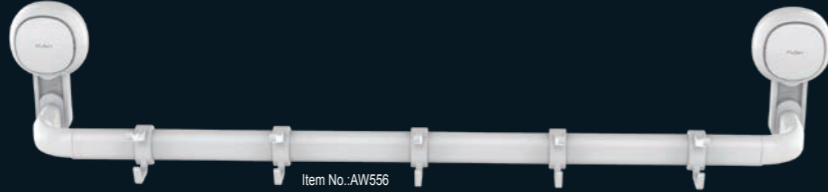

PUSH LOC
 VACUUM TECHNOLOGY

NEW

Nice series

Item No.:AWL161
 Desc.:Multi-function towel rack
 Size: 70x11.4x8.8cm
 Material:ABS+TPR

Item No.:AW561
 Desc.:Multi-function Suction Soap holder
 Size: 14.2x10.3x11.1cm
 Material:ABS+TPR

Item No.:AWL159
 Desc.:Tissue holder
 Size: 21.9x19.3x15.1cm
 Material:ABS+TPR

NEW

PUSH LOC
VACUUM TECHNOLOGY

Nice series

Item No.:AW553
Desc.:Thick hook
Size: 6.4x4.5x11.5cm
Material:ABS+TPR

Item No.:AW554
Desc.:Fine hook
Size: 6.4x4.5x11.5cm
Material:ABS+TPR

Item No.:AW556
Desc.:Towel rack
Size: 67.5x14.2x12cm
Material:ABS+TPR

Item No.:AWL158
Desc.:Washbasin bathtub Holder
Size: 6.4x6.7x18.6cm
Material:ABS+TPR

Item No.:AW555
Desc.:Toothbrush holder
Size: 40.4x17.2x21.2cm
Material:ABS+TPR

Item No.:AW558
Desc.:Basket
Size: 30.5x13.5x12.5cm
Material:ABS+TPR

Item No.:AW557
Desc.:Corner Rack
Size: 25.5x25.5x10.5cm
Material:ABS+TPR

PUSH LOC
VACUUM TECHNOLOGY

Suction hook series

Item No.:AW478
Desc.:Flower Suction Hook
Size: 6x4x9.8cm
Material:ABS+PC+TPR