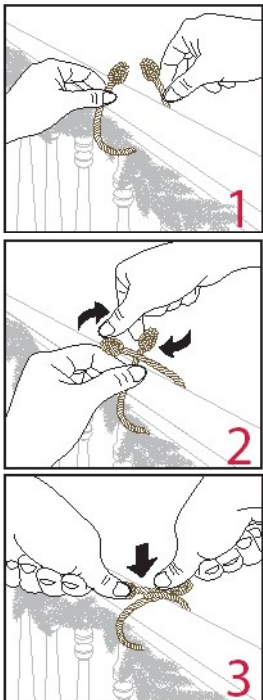

# Decorative Twist Ties

Decorating with a Twist™

- Wrap around garland, lights and other decorations and twist ends to secure
- Extra long (16 inch) to fit around large railings
- Perfect as a seasonal towel tie
- Hidden wire helps twist tie retain its shape
- 6 ties per retail pack