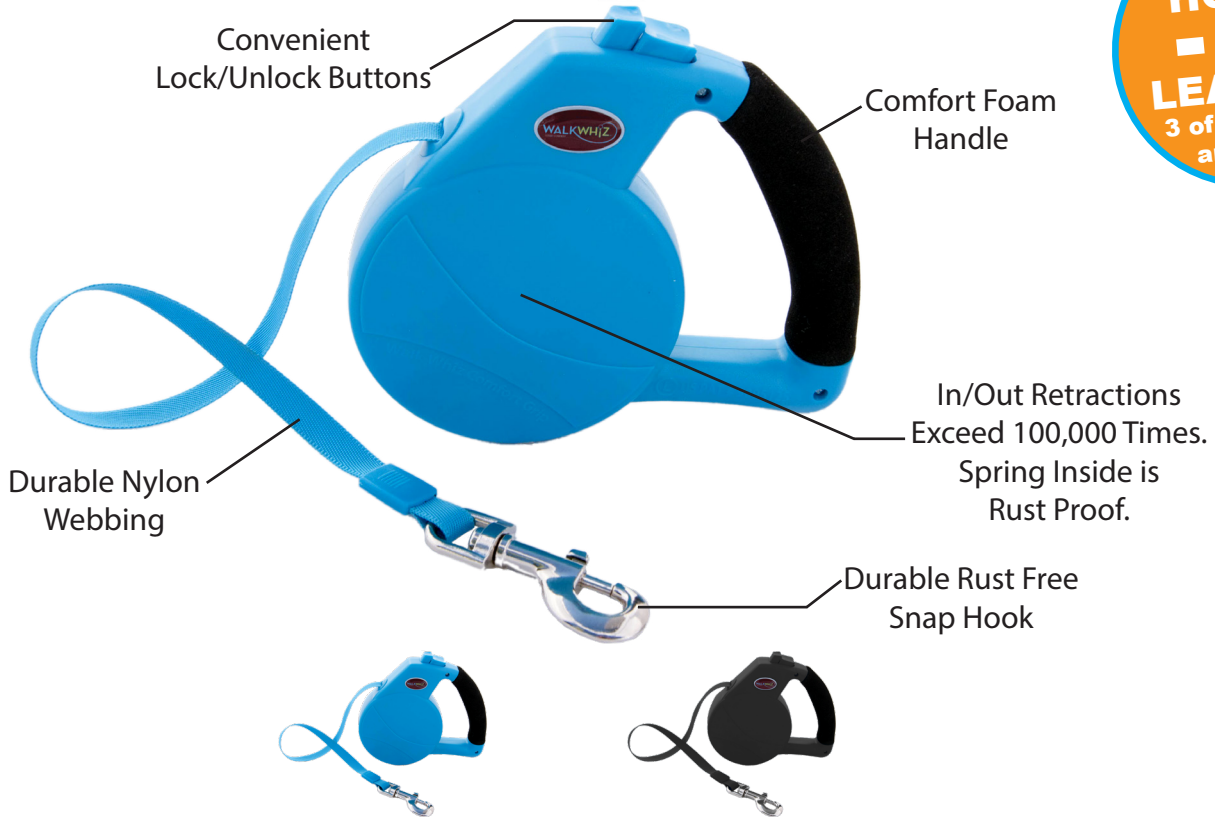

# FOAM HANDLE

**HOLDS**  
**- 18 -**  
**LEASHES**  
 3 of each size  
 and color

	BLUE	BLACK
<b>SMALL</b> (13 Ft Tape) Up to 26lbs	<b>SMLFL-BL</b>  8 52745 00805 2	<b>SMLFL-BK</b>  8 52745 00804 5
<b>MEDIUM</b> (16 Ft Tape) Up to 44lbs	<b>MEDFL-BL</b>  8 52745 00803 8	<b>MEDFL-BK</b>  8 52745 00802 1
<b>LARGE</b> (16 Ft Tape) Up to 110lbs	<b>LRGFL-BL</b>  8 52745 00801 4	<b>LRGFL-BK</b>  8 52745 00800 7