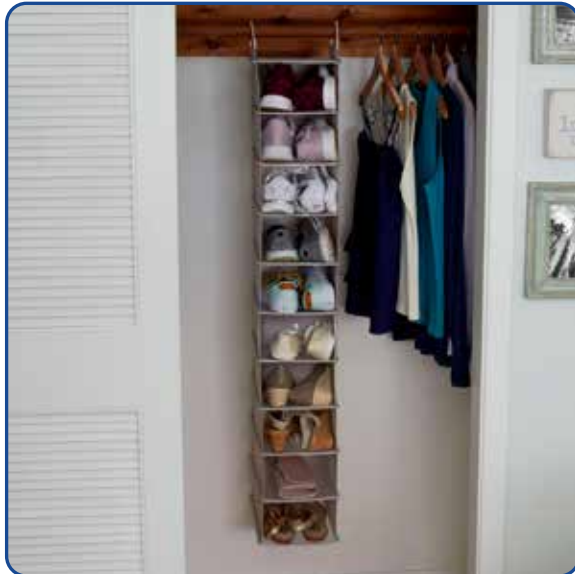

Available size

24" H 12" W 12" D

7405-1 - Wide Drawers, 2pk/Silver

- These 2 wide closet organizer drawers are the perfect closed storage option.
- These drawers are made to be used with our 3 Shelf and 6 Shelf Hanging Closet Organizers.
- Attached handles makes using the drawers easy.

Available size

7.5" H 11.5" W 11.5" D

7407-1 - Narrow Drawers, 2pk/Silver

- These 2 narrow closet organizer drawers are the perfect closed storage option.
- Use for drawer space in our 10 Shelf Hanging Closet Organizer, shelving or cubbies.
- Attached handles makes using the drawers easy.

Available size

4.375" H 7.5" W 11.5" D

**7406-1 - 10 shelf Organizer/Silver**

- This 10 shelf hanging closet organizer is a tall and sturdy shelving option.
- Made of gray poly linen with PEVA shelving and a 2-hook hanging system.
- Can be used on rod or wire closets.