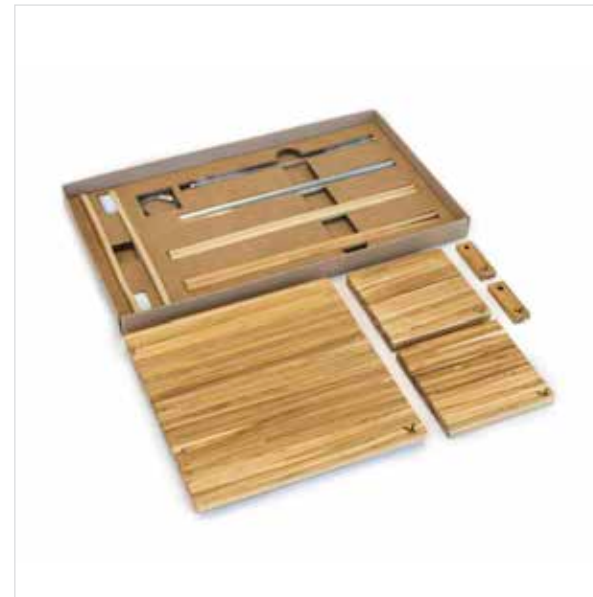

## Products

- 1 x Cheese Board
- 2 x Coasters
- 2 x Keychains
- 2 x Bamboo Toothbrushes
- 2 x Bamboo Chopsticks
- 2 x Stainless Steel Straws
- 2 x Straw Cleaners

Chopsticks recycled per set of 2  
410

Carbon storage  
1.3 lbs / 0.6 kg