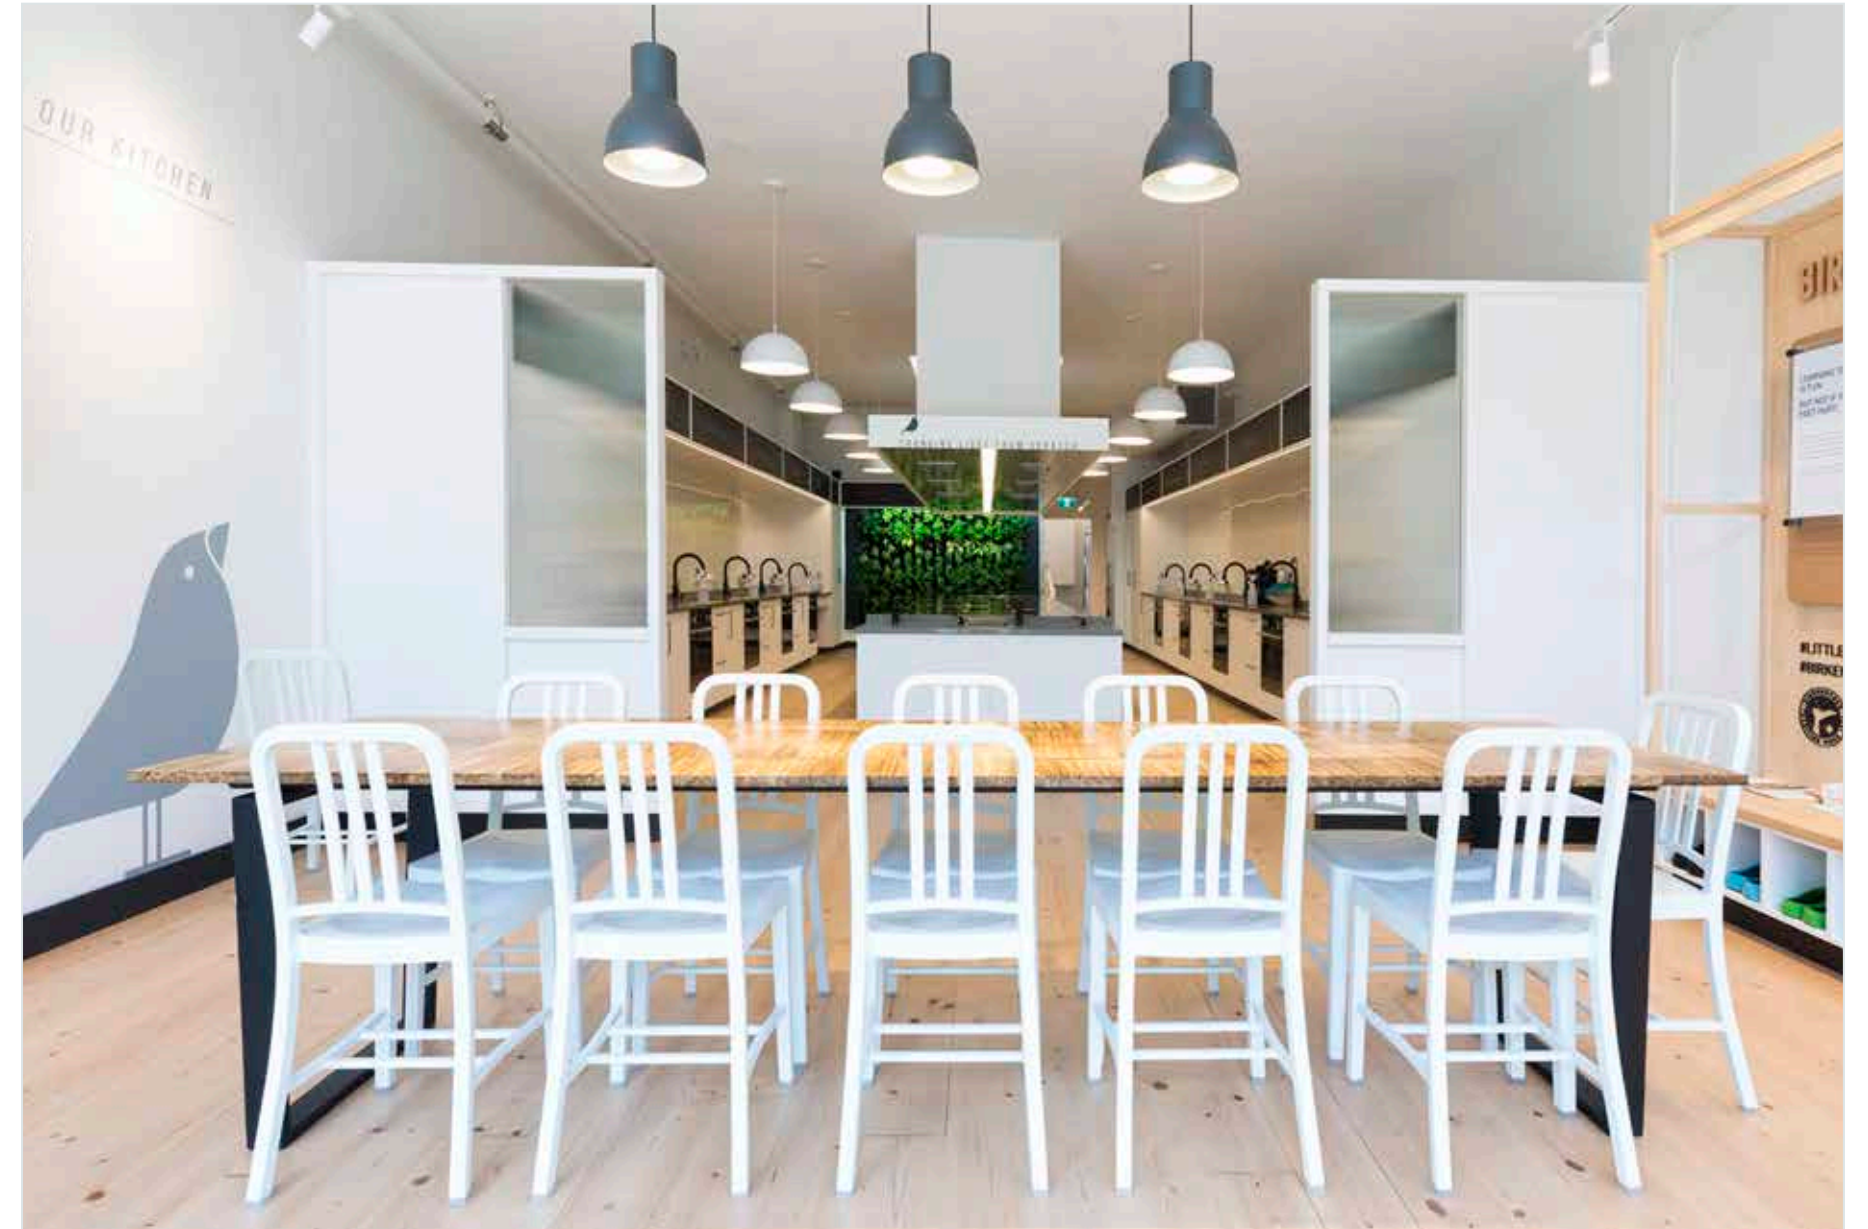

Community Table

Made with over 30,000 used chopsticks collected locally, this beautifully designed table literally puts the community in "community table."

Thousands of meals went into the construction of this table. Engineered to be hard-wearing and durable, this table can host 10 to 12 of your closest friends for many more great meals together.

Available Finishes

* Displayed project statistics are subject to change with customization of design

Chopsticks recycled
33,000

Actual size
30" x 10.5 ft
/ 76.2 cm x 320 cm

Carbon storage
220 lb / 100 kg

Weight
heavy! we ship in sections to accommodate
your space for install