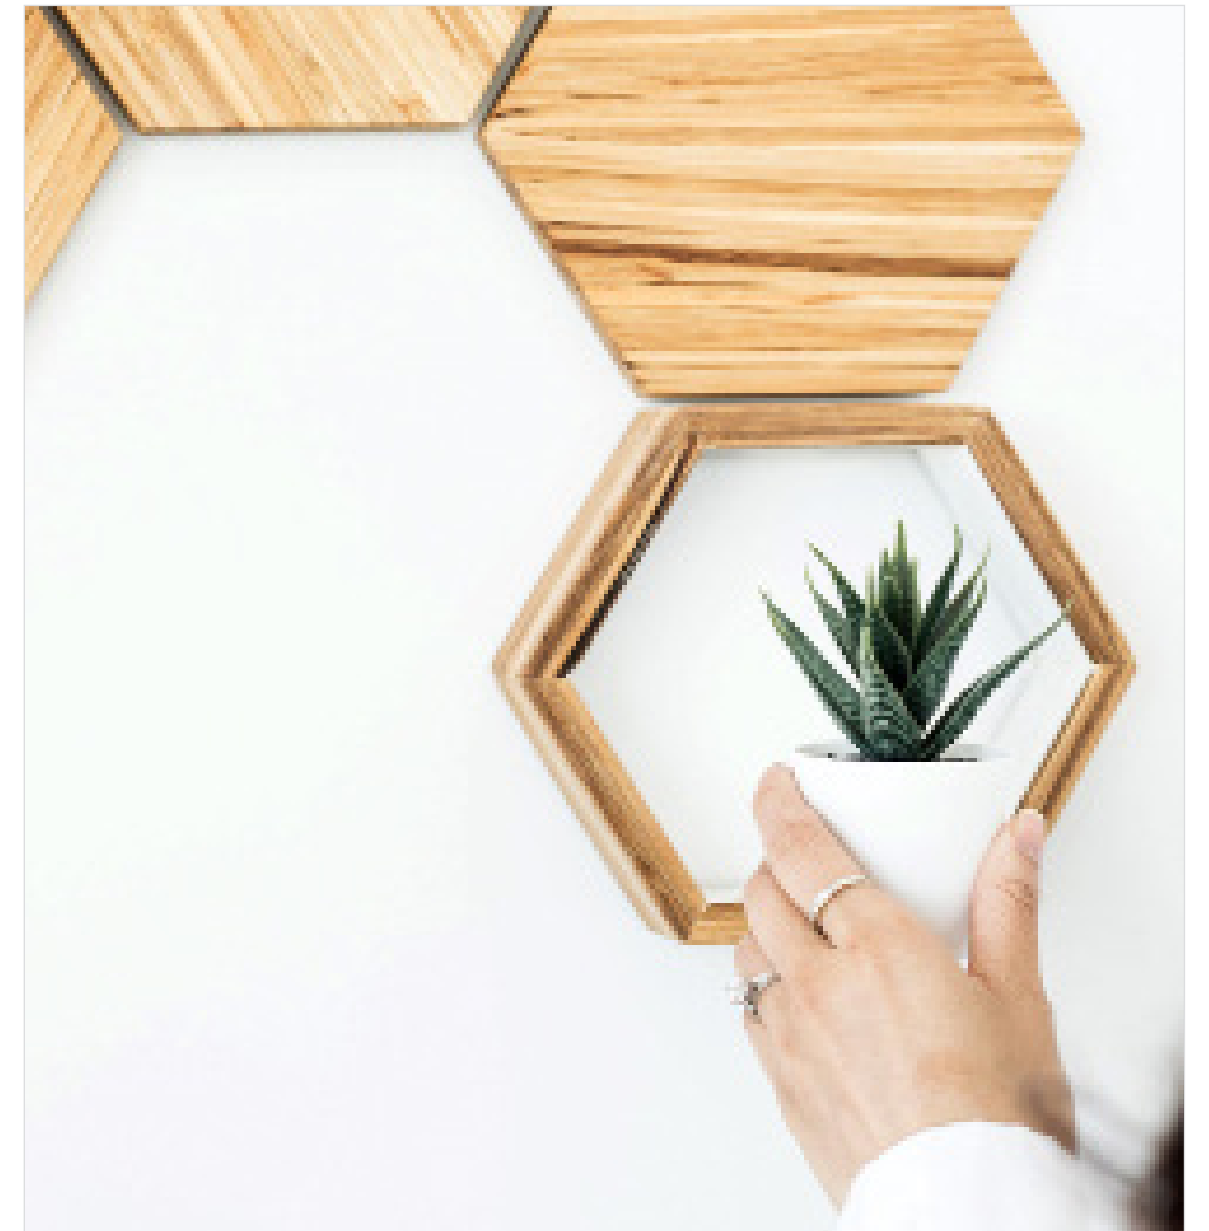

Hexagon Shelf

Add a meaningful home for your succulents and get creative with endless combinations. Mix and match to create a visually dynamic pattern that showcases your individuality. Each piece is ready to be displayed with the help of 3M double sided permanent tape for easy installation.

Available Finishes

SKU
White: WD-HXS-STD-0-1
Natural: WD-HXS-STD-0-2

Chopsticks recycled
400

Carbon storage
0.7 lbs / 0.3 kg

Actual size
7.5" x 6.5" x 0.5" / 19 x 16.5 x 4.5 cm
Depth 1.8" / 4.5 cm

Weight
0.7 lbs / 0.33 kg