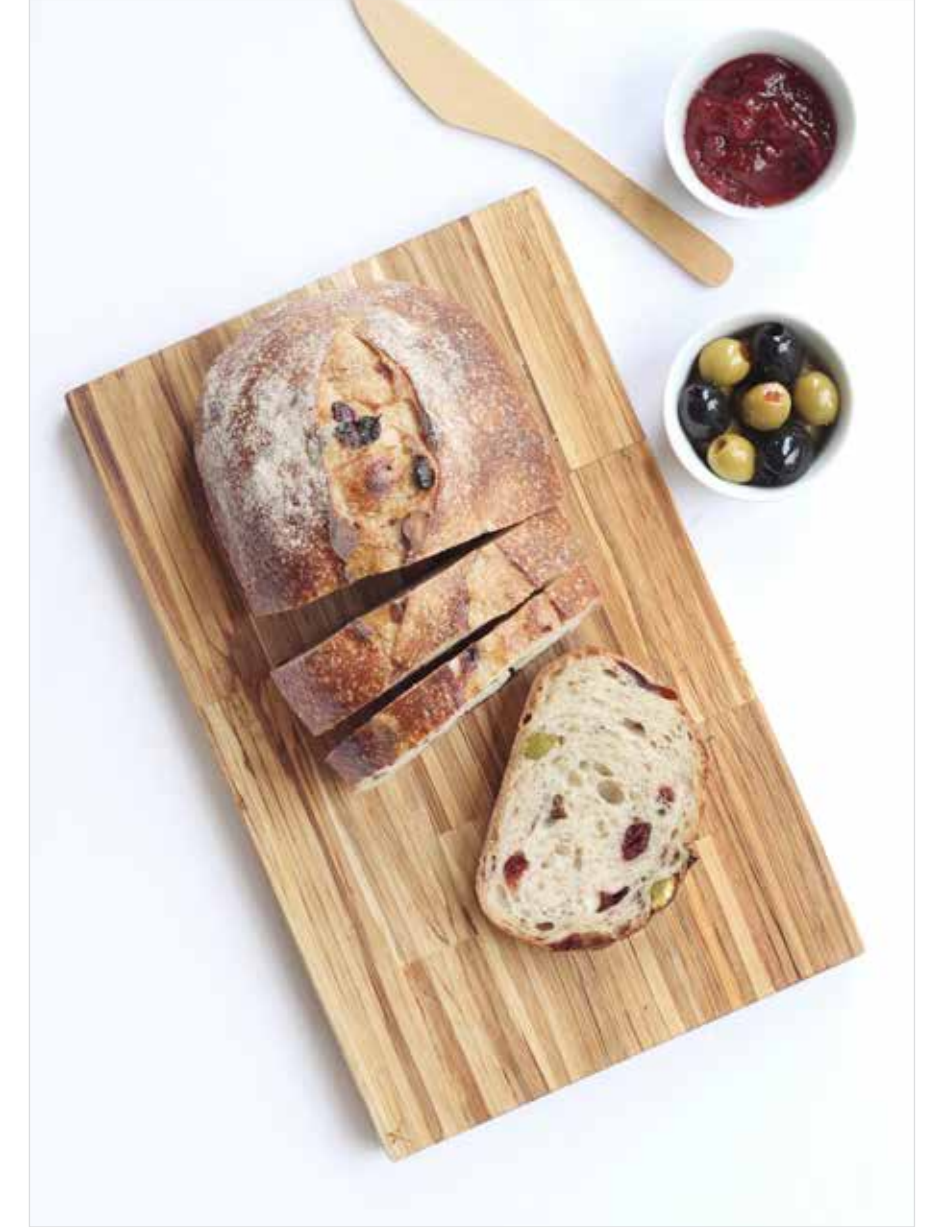

Brotzeit Butcher Block

Created with a traditional butcher block design, the structured tiling adds an element of symmetry to the organic grained pattern. This board is a kitchen essential that will make your cheese and charcuterie spread look even more delicious.

The natural variations of our material makes each piece one of a kind. A food safe mineral oil is used to enhance the grain finish.

Chopsticks recycled
886

Carbon storage
2.7 lbs / 1.2 kg

Actual size
12" x 7.5" x 1" / 30 cm x 19 cm x 1.5 cm