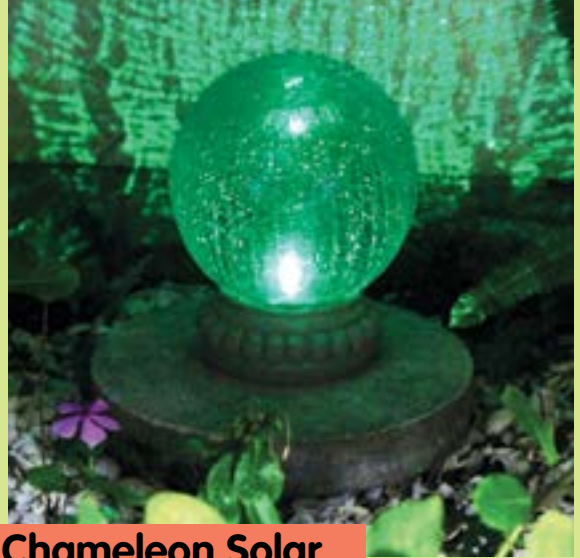

Tangier Ceramic Solar Jars

3903MRM1 – 6.25" Dia x 11.75" H
3901MRM2 – 2-pack 5.25" Dia x 7.0" H

To see video of color changing Tangiers Ceramic Solar Jar, scan this code with your smart phone.

Glass Hanging Solar Jar 3-pack

3902MRM3
4.0"Dia. x 4.0"H

**BEST
SELLER**

Chameleon Solar Gazing Ball with Tall Pedestal

3560MRM1
8.0"Dia. x 18.9"H

Chameleon Solar Gazing Ball with Table Top Pedestal

3568MRM1
8.0"Dia. x 10.0"H

To see product video of color changing Chameleon Solar Gazing Ball, scan this code with your smart phone.

Solar Smart Globe

3382MRM1
6.0"Dia.

**Stake it.
Stand it.
Float it.**

**BEST
SELLER**

Solar Magic Globe

3381MRM1
8.0"Dia.

To see product video of color changing Chameleon Solar Gazing Ball, scan this code with your smart phone.