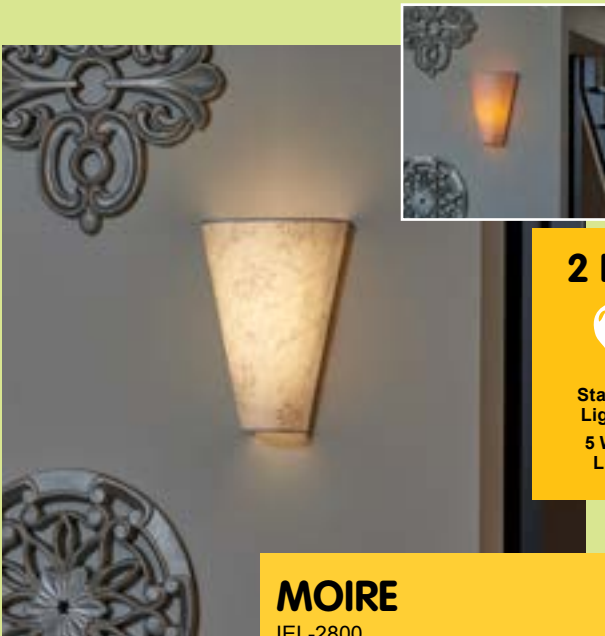

HALF MOON
IEL-4300

CONICAL
IEL-4400

BELL
IEL-4500

2 LIGHT MODES
Standard Lighting
9 White LEDs
Flicker Lighting
1 Amber LED

2 LIGHT MODES
Standard Lighting
5 White LEDs
Flicker Lighting
1 Amber LED

MOIRE
IEL-2800