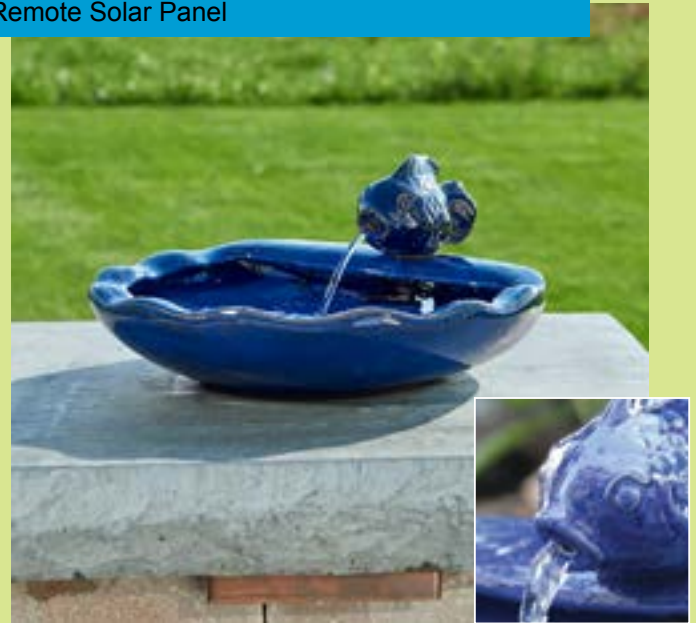

Ceramic Solar Koi Fountain

21372R01
14.5"L x 13.4"W x 6.7"H
Remote Solar Panel

Kiwi Solar Cascade
23963R01
13.4"W x 17.5"L x 21.0"H
Remote Solar Panel