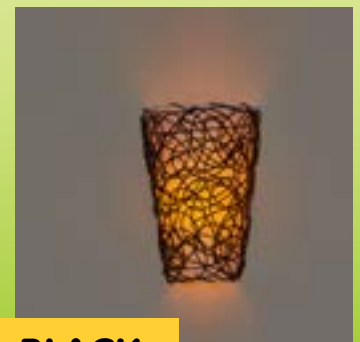

1. Mount with nail or screw

2. Hang the light plate

3. Attach cover and enjoy

2 LIGHT MODES

Standard Lighting
5 White LEDs

Flicker Lighting
1 Amber LED

WICKER - TAN
IEL-2110

WICKER - BLACK
IEL-2100