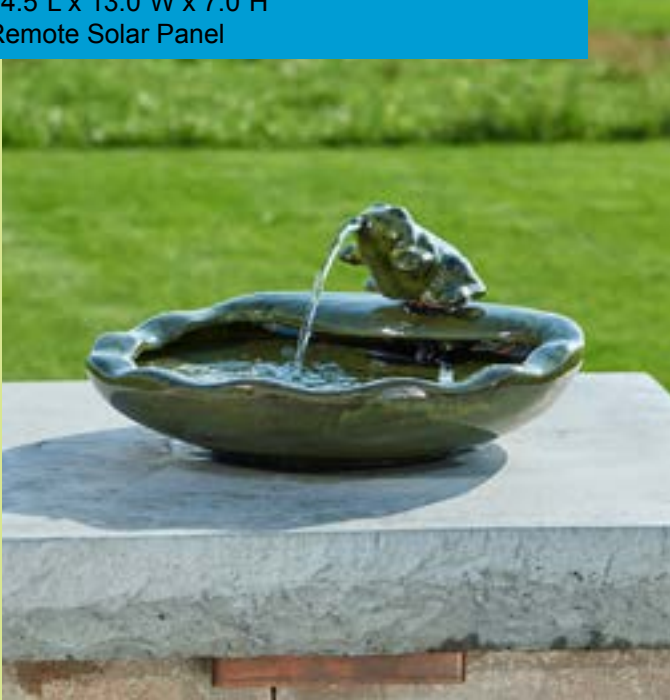

From traditional birdbaths and cascades to modern fountains, solar powered water features create a soothing atmosphere with the gentle sound of running water without the need for electricity. Each water feature incorporates a solar panel, either subtly integrated within the product itself or on a stake up to 10 feet away that can be positioned in optimum sunlight.

Ceramic Solar Frog Fountain

22300R01
14.5"L x 13.0"W x 7.0"H
Remote Solar Panel