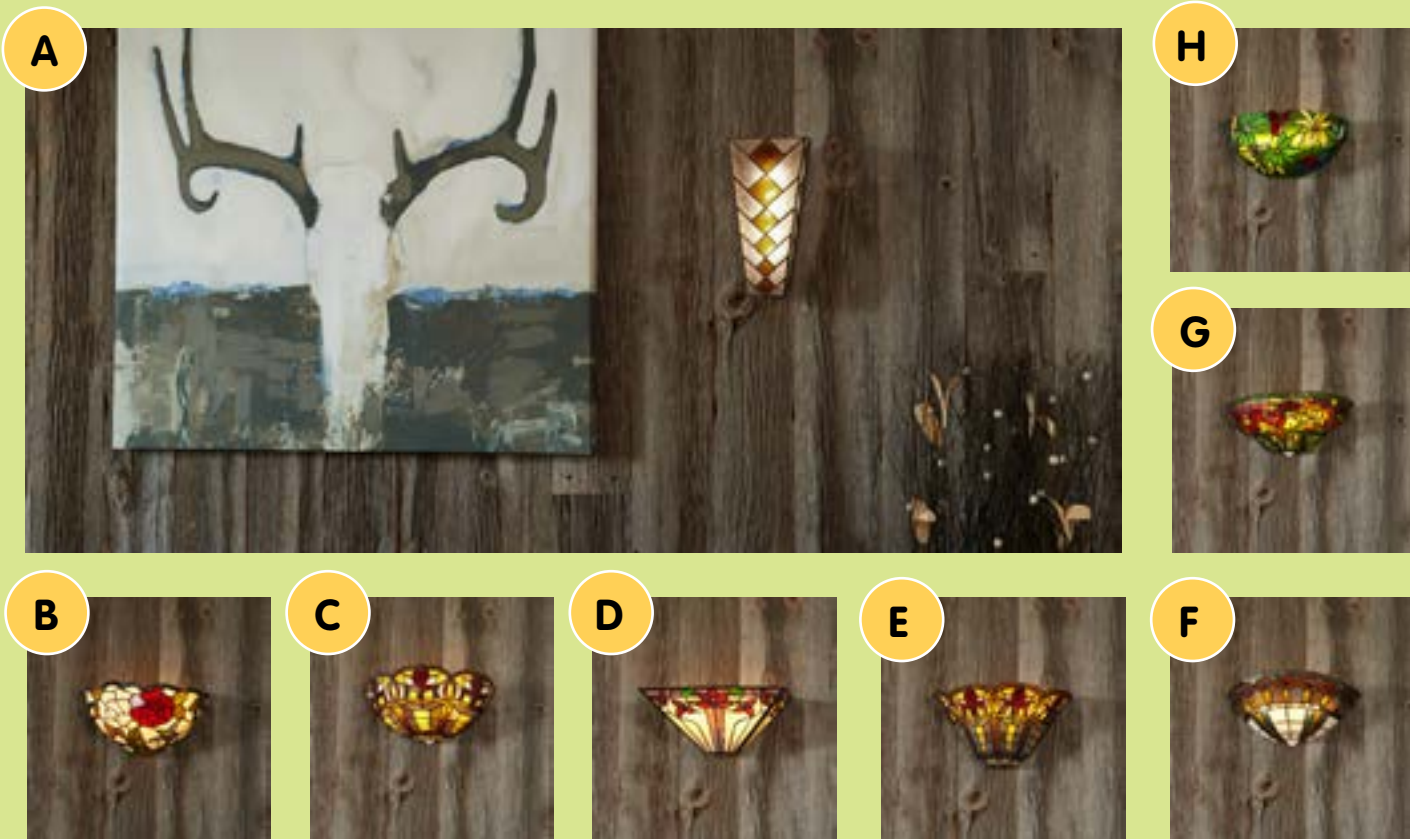

Frosted Marble and Stained Glass Collections

Stained Glass Include Multi Stage Dimmer With Remote

- **A** - Amber Diamond IEL-HC1002
- **B** - Rose Leaf IEL-9000
- **C** - Half Moon with 3 Flowers IEL-AMB3004
- **D** - Tiffany V Sconce IEL-9002
- **E** - Half Moon with 4 Flowers IEL-AMB3002
- **F** - Half Moon with Jewels IEL-AMB1003
- **G** - Half Moon Rose Floral IEL-AMB1004
- **H** - Half Moon Rain Forest IEL-AMB3000