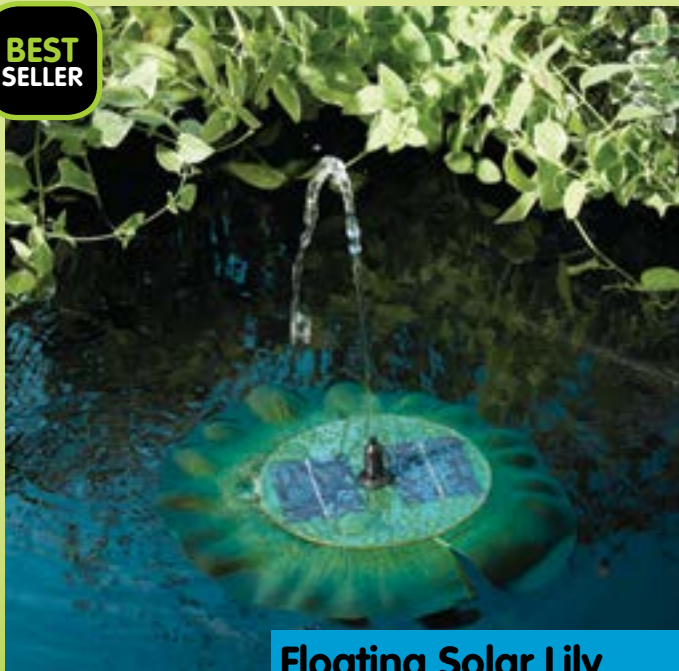

**BEST
SELLER**

SunJet 150+ Solar Fountain Kit

21410R01

Remote Solar Panel

Sits in shallow water or floats in deep water.

**BEST
SELLER**

Solar Oxygenator

21801R01

Remote Solar Panel

Floating Solar Lily

24402R01

11.0" Dia.

Integrated Solar Panel

**BEST
SELLER**

A Solar Raccoon Garden Pal 2-Pack 3591WRM2

B Solar Snail Garden Pal 2-Pack 3593WRM2