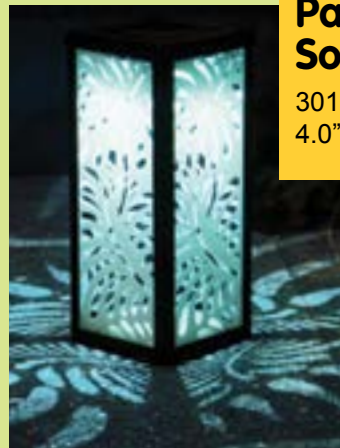

Swing Arm Reading Lamp
IEL-6000 (Satin Nickel)
Indoor

Swing Arm Reading Lamp
IEL-6100 (Heritage Brass)
Indoor

Scroll Solar Lantern

3011WRM1
4.0"L x 4.0"W x 8.9"H

Palm Leaf Solar Lantern

3018WRM1
4.0"L x 4.0"W x 8.9"H