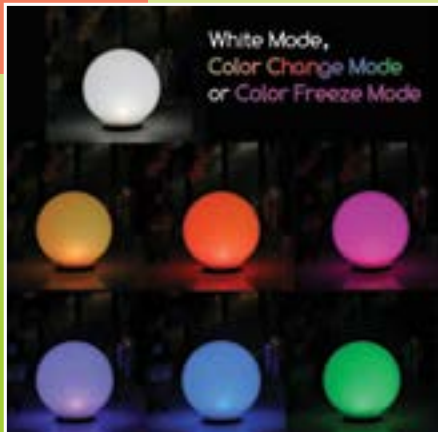

3902MRM3
4.0"Dia. x 4.0"H

**BEST
SELLER**

Chameleon Solar Gazing Ball with Tall Pedestal

3560MRM1
8.0"Dia. x 18.9"H

Chameleon Solar Gazing Ball with Table Top Pedestal

3568MRM1
8.0"Dia. x 10.0"H

To see product video of color changing Chameleon Solar Gazing Ball, scan this code with your smart phone.

Solar Smart Globe

3382MRM1
6.0"Dia.

**Stake it.
Stand it.
Float it.**

**BEST
SELLER**

Solar Magic Globe

3381MRM1
8.0"Dia.

To see product video of color changing Chameleon Solar Gazing Ball, scan this code with your smart phone.