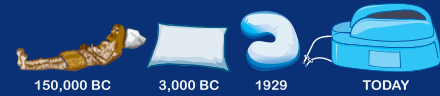

WANT MORE?

2014 Travel and Comfort Innovation

Air Evolution™

If you like to travel light, then the compact inflatable Air Evolution™ is the pillow for you. Offering the same support features as our best-selling Evolution Pillow™ (right), it trades the memory foam for an adjustable air core and comes with a soda can-sized portable travel pouch! Whether you're traveling around the globe, sunbathing by the water, or camping out under the stars, the Air Evolution™ offers you convenient comfort on-the-go.

- 1 Inflatable Air Core
- 2 Soda Can Sized Pouch
- 3 Removable / Washable Cover
- 4 360° Raised Side Supports
- 5 Adjustable Support Toggles

INFLATABLE & PLUSH PILLOWS

Evo POLY™

Looking for the perfect blend of travel comfort and affordability? Cabeau's newest travel pillow creation, the Evo Poly™ offers the same 360° head and chin support as our memory foam Evolution Pillow™. The Evo Poly™ has premium polyfill on the inside and a soft velour cover on the outside. Its adjustable front toggles ensure a perfect fit and can be used to latch the pillow around your luggage or bag handle. It's comfort at a bargain!

- 1 Premium Polyfill
- 2 360° Raised Side Support
- 3 Adjustable Support Toggles
- 4 Machine Washable

Traveling First-Class just got a LOT easier. The patented Evolution Pillow™ is the most innovative travel pillow available today, offering 8 amazing features. The pillow's responsive memory foam provides you with comfort, support, and flexibility. It comes with earplugs and a portable travel bag that compacts down to 1/4 the pillow's actual size! Also, with its removable and machine washable velour cover, the Evolution Pillow™ offers you germ-free, First-Class comfort wherever you go.