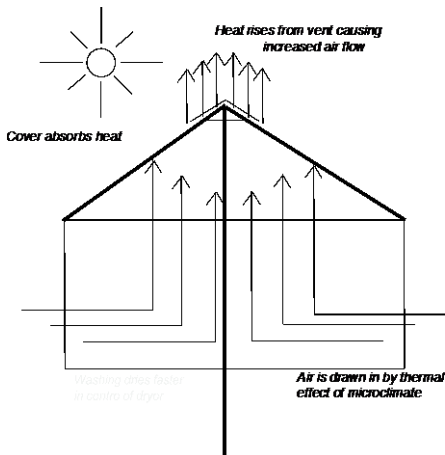

Video demonstrations on www.rotaire.com/video

Rotaire
Dryline

Lots of benefits to the Rotaire Dryline such as –

ECONOMIC

Saves money
Saves time
No worries
Fast payback

No energy, clothes last longer
Faster to fit than to remove 1 wash load
Rain does not affect washing
Tumble dryer costs about €150/year

ENVIRONMENTAL

Green and environmental
Fits existing dryers
Cleaner clothes
Ultra-violet proof

Save up to 40 million tonnes CO2 in EU
No need to buy new hardware
No bird droppings
Prevents clothes bleaching

EFFICIENT

Speeds up drying
Long life product
Folds down when not needed
Easy access
Storage cover
Lightweight

Faster than airer alone in sunshine
Durable Polyethylene material
Fold down, push up action
Skirt lifts easily, rests on top
Protects Dryline when folded down
Easy handling and low cost

EXPERIMENTAL

Tried and tested
Unique and novel
Ethical
Ecological

Over 6,000 satisfied customers
International Patent cover in place
Developed by Green Party Councillor
Minimal packaging, energy efficient

Lots more information on www.Rotaire.com or contact us:

Tel: (+44) 01 684 575156 or e-mail: info@onepercentstudio.com