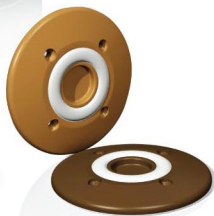

Set of 4, 3-1/4" - 82mm Grippers

Ideal for couches, sofas & large tables

Recommended for 3-1/4" to 4-3/4" (82mm to 120mm) diameter legs
Optional Stick On or Screw On attachment
Comes with Tilt n Slide®