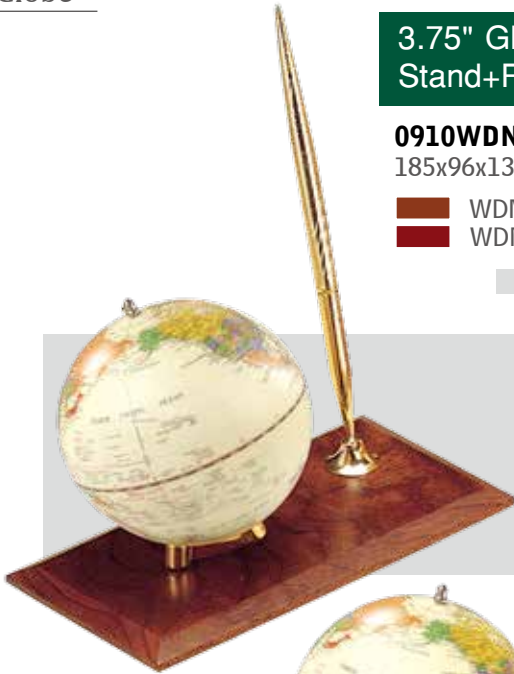

95×95×150mmH

Packing: 40PCS/10KG/3.7 CUFT

3.75" Globe (with Gavel Base)

**0999SPU**

76x48x168mmH

Packing: 40PCS/9.5KG/2.8 CUFT

**3.75" Globe Holder Pen Stand+Pen**

**0910WDN**  
185x96x132mmH

- WDN
- WDM

**3.75" Globe Stand**

**0907WPN**  
122x97x130mmH

- WPN
- WPM
- HPY

**3.75" Globe Business Card Holder Pen Stand w/Memo**

**0911HDY**  
250x96x145mmH

- WDN
- WDM
- HDV
- HDY

**3.75" Globe Business Card Holder Pen Stand**