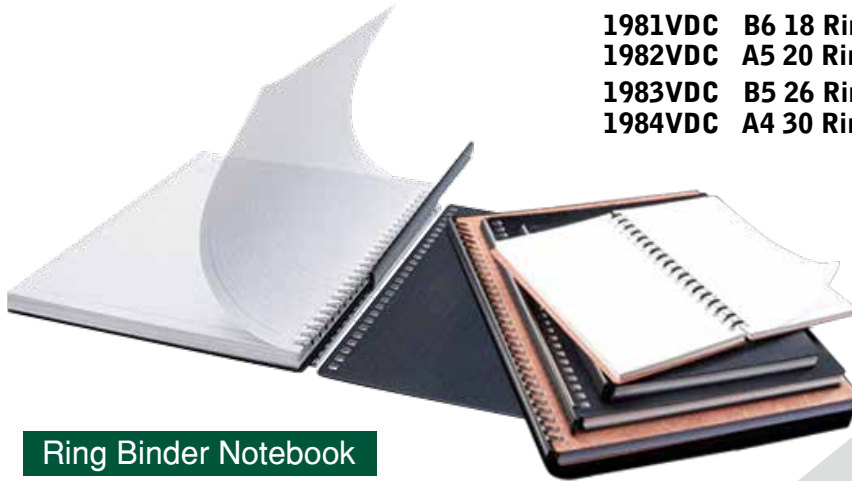

Reading & Writing Accessories

Ring Binder Notebook

- VDF Red Maple
- VDC Cloudy Black

1981VDC	B6 18 Rings	182×110×16mm
1982VDC	A5 20 Rings	208×156×16mm
1983VDC	B5 26 Rings	260×195×16mm
1984VDC	A4 30 Rings	300×223×16mm

Single Pen Stand w/Pen

- **0510IDY** IDY
  (Square)90x80x20mmH
- **0511IDY** IDV
  (Round)90x90x39mmH

0515WDM
66x75x53mmH

- WDN
- WDM
- HDV
- HDY