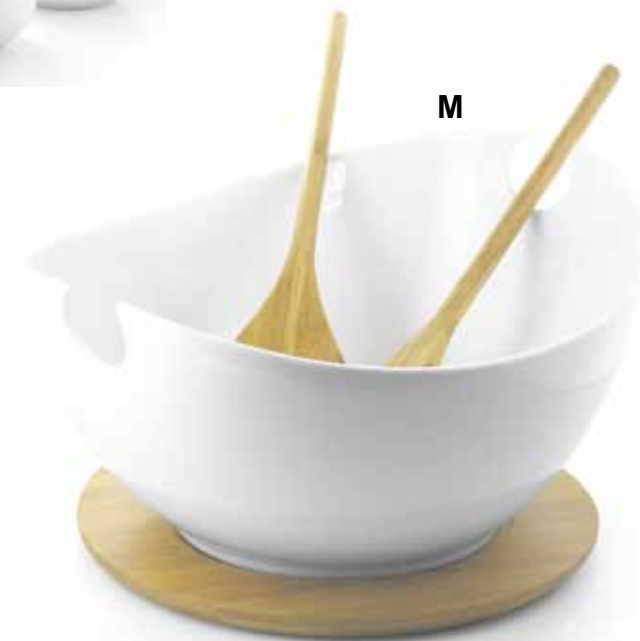

H

L

- | |
|---|
| N PW1840
16x4.5x2"
3 sectional server |
| O PW2090
16.5x13x3.5"
chip & dip platter |
| P ANG4080
10x10x2"
5 division platter |

N

O

M

P

I ANG4020
5.5x4.5x12.5"
espresso set

J ANG4015
2.75x2.75x3.25" each
sugar/creamer set

K ANG4025
3x3x9" each
oil/vinegar cruet set

L PW1850
9.5x9.5x9"
3 mini bowl server

M ANG6522
11.5x9.5x5.5"
salad bowl & utensils

A

B

C

F