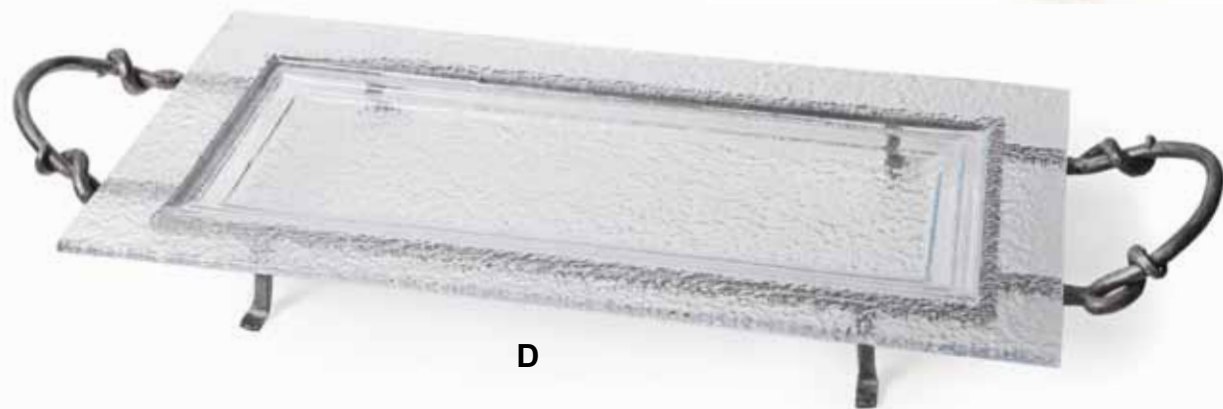

A

A MC16086
19.5x10x3.5"
textured rectangular platter
on iron stand set

B MC17204
17.25x17.25x5"
textured square platter
on iron stand set

C MC11217
18.5x13.5x3.5"
textured round tray

D MC17201
30x12x3.5"
textured rectangular platter
on iron stand set

E MC16098
23x15x4"
textured oval platter
on iron stand set

F MC17216
16x16x5"
textured round platter
on iron stand set

G FW-D187
21x9x2"
textured triple platter

H MC16097
21x12x3.5"
textured oval platter
on iron stand set

E

B

C

G

F

D

H