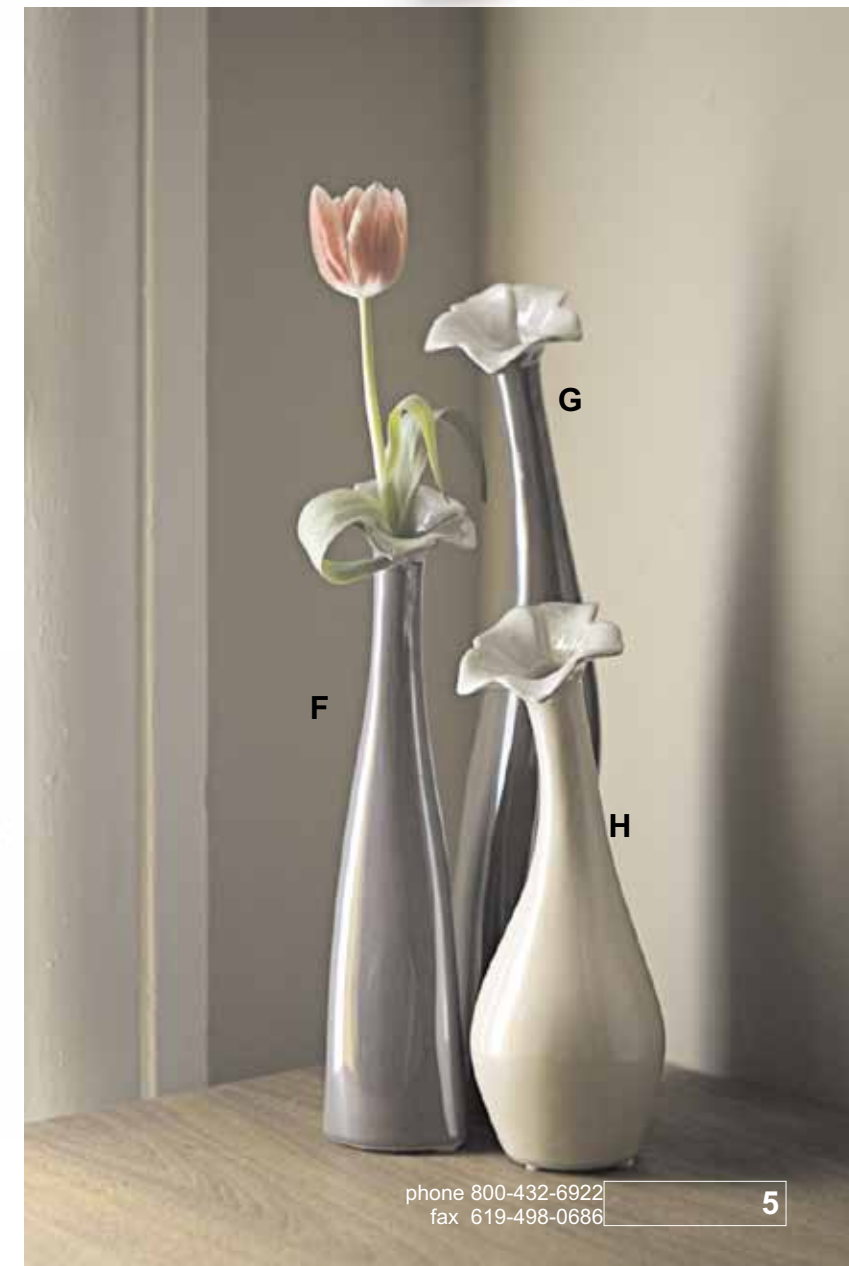

F HY332
2.5x2.5x12.5"
porcelain flower-md

G HY342
3x3x16"
porcelain flower-lg

H HY326
3.5x3.5x10"
porcelain flower-sm

F-G-H
HY3000
porcelain flower trio

D

E

D

E

F

G

H

A

D

E

F

- | | | | |
|---|---|--|--|
| D MC794-A
7.5x8x25"
flower vase sconce | E MC793-C
14x5.5x13"
flower vase sconce | F MC790-C
9x5x22"
flower vase twig sconce | G MC758-A
11x7x19.5"
flower twig vase |
| H MC754-C
6.5x6x13.5"
flower vase | I MC750-A
8.5x7.5x13.5"
wire flower vase | J MC761-C
5x5x18.5"
leaves flower vase | |