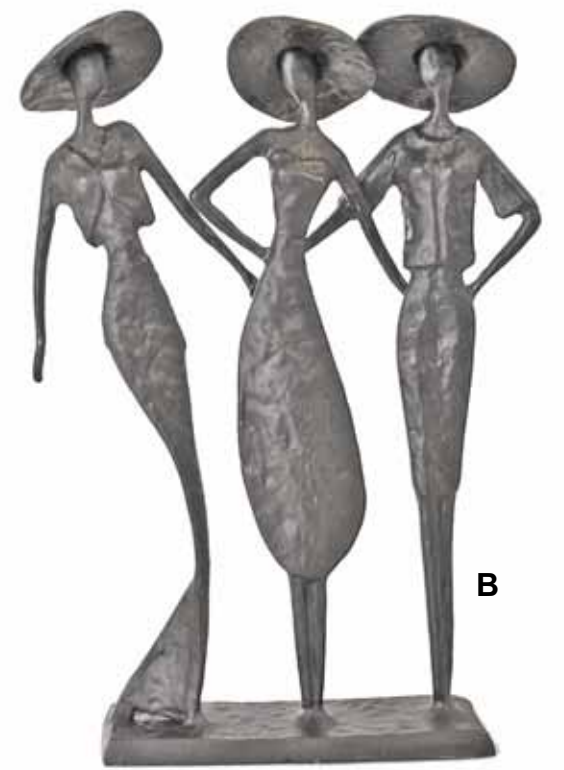

A DW1979
L:7.75" H:7.75"
baseball iron frame
photo: 3.5x3.5"

B DW1977
L:6.75" H:8.25"
basketball iron frame
photo: 3.5x3.5"

C DW1976
L:8.5" H:9.5"
golfers iron frame
photo: 3.5x5"

A ZL7237
15x4x8"
aluminum wine holder

C

D

E

B ZD7213
5x4.5x5"
bronze wine holder

D ZD4244
5.5x2.5x11"
bronze male cook

C ZD9706
3x2.5x4"
bronze female cook

E ZD3703
10.5x5.5x4.25"
bronze wine holder

D DW1981
L:6.25" H:6.75"
birds iron frame
photo: 4x6"

E DW1978
L:8.25" H:10"
ballerinas iron frame
photo: 4x4"

F DW1980
L:9.75" H:8.25"
musicians iron frame
photo: 6x4"

C

D

E

F

A ZL8051
4x3.5x8"
aluminum bookend set

B ZL9040
5.5x2.5x5.5"
aluminum bookend set

A ZD9171
3x3.25x11"
bronze elegant lady

B ZL9018
8x2x10.5"
aluminum vogue ladies

C ZD6798
5x2.5x9"
bronze reflection

D ZL10121
5x7x8.5"
aluminum shopoholic

E ZD8354
2x3x9.5"
bronze reader

C ZL6314
6.5x3.5x6.5"
aluminum bookend set