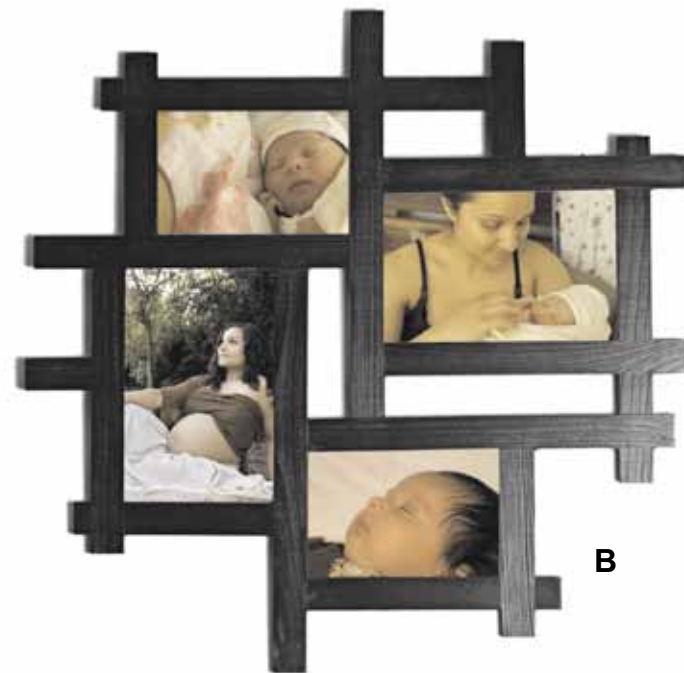

J PW100385
18.25x11x3"
oblong fruit tray

J

A

B

C

H **XF11035**
7.75x7.75x48.5"
large corner shelf-kd

I **XF11034**
26x6x14"
intersecting shelves-kd
Vertical or horizontal mount

J **XF11036**
10x3.5x10"
8x3.5x8"
6x3.5x6"
nesting boxes-shelves