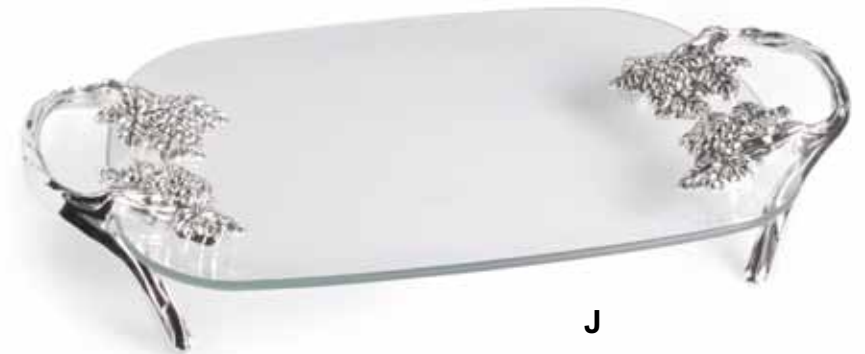

A

B

C

F

G

H

I

D

E

A DS148
10.5x9x19.5"
large hurricane- silver

B HJ16874S
6x6x9.5"
lg votive rose on stem

C HJ23009S
6x6x7.5"
sm votive rose on stem

D DS170
7x7x9"
small hurricane- silver

E DS154
19.5x14x32"
candelabra- silver

F HJ16870S
7x7x3"
votive rose

G HJ23008S
3.5x3.5x3"
votive tulip set of 2

H PW26628
18.5x8x1.5"
glass tray with knife

I PW14212
12x12x7"
round hors d'oeuvres

J PW100385
18.25x11x3"
oblong fruit tray

J