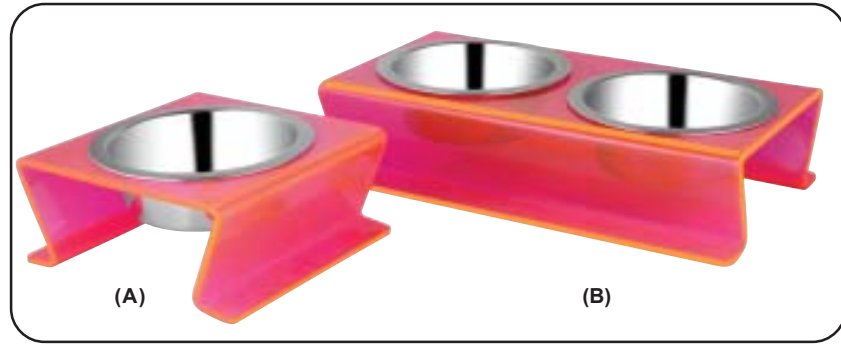

Anti Skid Twin Oval Dishes
Code - 25120
Cap - 0.5, 1.0, 1.0, 2.0 Pt.

Anti Skid Twin Oval Dishes With Color
Code - 25118
Cap - 0.5, 1.0, 1.0, 2.0 Pt.