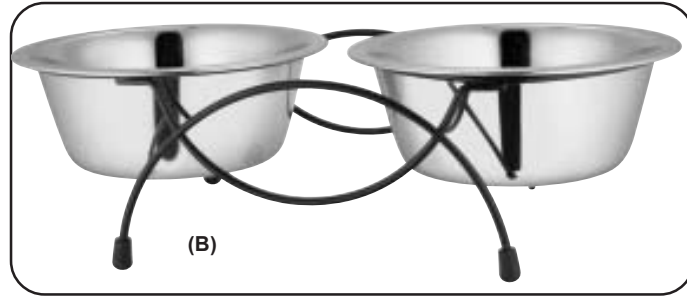

Double Diner W/ Plastic Body
Code - 25128
Cap - 1Pt, 1, 2, 3 Qt.