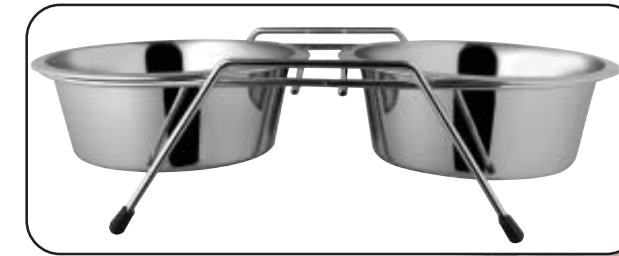

Standard Feed Bowls Wall Embossed
Code - 25107
Cap - 0.5,1.0,2.0,3.0,5.0,7.5,10.0 Qt

Double Diner Stand
Code - 25111
Cap - 0.5,1.0Pt, 1,2,3 Qt