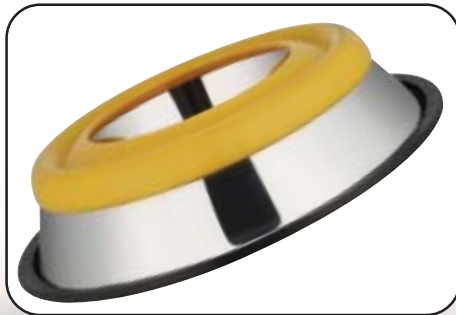

Non Skid Bowl W/ Anti Splash Lid
Code - 25161
Cap - 24,32,64 Oz