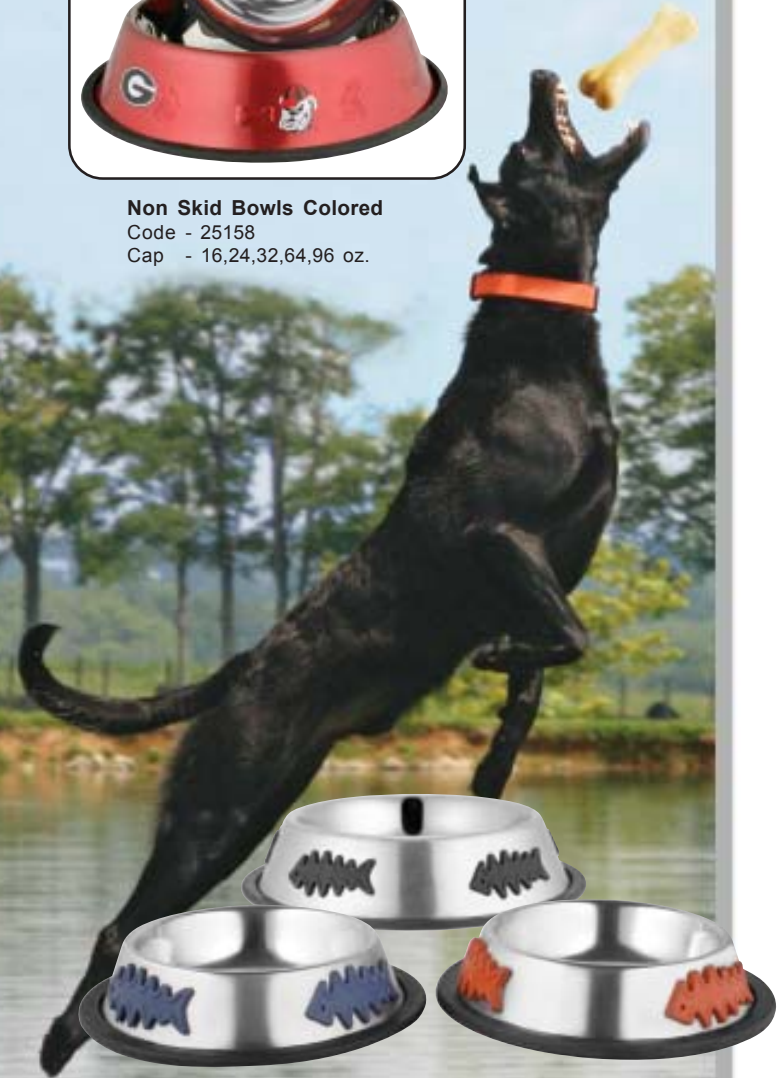

Non Skid Single Diner
Code - 25156
Cap - 8,16,24,32,64,96 oz.

Regular Non Skid Bowl W/ Broad Strip
Code - 25155
Cap - 24,32,64 Oz

Non Skid Bowl W/ Color Ribs
Code - 25154
Cap - 8,16,24,32,64,96 Oz

Dog Bowl W/ Different Prints & Coloers
Code - 25153
Available in all sizes & shapes