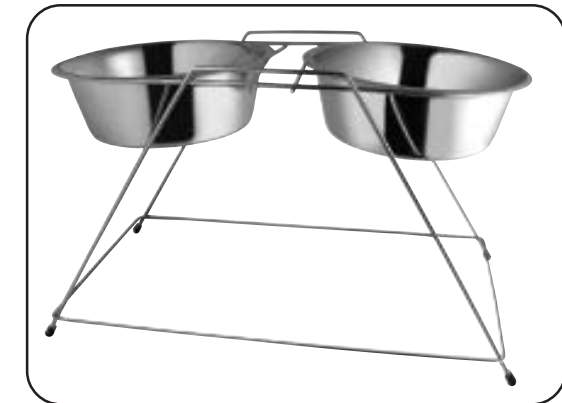

Standard Feed Bowl W/ Plastic
Code - 25139AB
Cap - 1.0Pt. 1, 2, 3, 5Qt

Standard Feed Bowl Wall Embossed
Code - 25107E
Cap - 1.0Pt. 1, 2, 3, 5, 7.5, 10Qt

Pet Bowl Conical Shape
Code - 25138
Cap - 0.35, 0.70, 0.90, 2.50, 4.00Ltr

Parrot Cup
Code - 25116
Cap - 12,32 Oz.

Double Diner Stand
Code - 25111
Cap - 0.5,1.0Pt, 1,2,3 Qt

Puppy Dishes
Code - 25110
Cap - 15,20,25,30 Cm.

Coop Cup with Nut Clamp
Code - 25113
Cap - 5,10,20,30,48,64,96Oz.

Coop Cup with wire Hanger
Code - 25114
Cap - 5,10,20,30,48,64,96Oz.

Adjustable Stand
Code - 25112
Cap - 2,3,5 Qt

Double Diner W/ High Wire Stand
Code - 25115
Cap - 1,2,3 Qt

Pail Bucket
Code - 25140
Cap - 1,2,3,4,6,9,13 Qt.