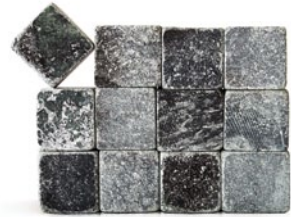

BARWARE REDEFINED.

Ditch the ice

The Original Soapstone Whiskey Rocks

Made from recycled soapstone in Colorado, these innovative ice cube substitutes will chill your favorite spirit without diluting it. Simply freeze, drop, and drink. For the early birds, these multifunctional rocks can double as coffee and tea stones. Pop one or two rocks into the microwave, drop them in your mug, and enjoy your heated drink for twice as long.

SPARQ WHISKEY ROCKS (S/4 LARGE)
Product #58
\$6.00

SPARQ WHISKEY ROCKS (S/8 LARGE)
Product #3
\$12.00

SPARQ WHISKEY ROCKS (S/12 SMALL)
Product #1
\$10.00

SPARQ WHISKEY ROCKS (S/12 LARGE)
Product #7
\$17.50

SPARQ WHISKEY ROCKS (S/13 MIX)
Product #2
\$12.00

Whiskey Rock Displays

WHISKEY ROCK DISPLAY (H/8)

WHISKEY ROCK DISPLAY (H/24)

WHISKEY ONE

The Original Soapstone Whiskey Rock keeps getting bigger and better. These multi-shaped ice cube substitutes are designed to use only one per drink - so freeze, drop, drink & enjoy.