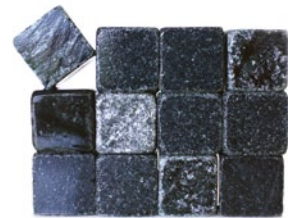

BARWARE REDEFINED.

Ditch the ice

The Original Soapstone Whiskey Rocks

Made from recycled soapstone in Colorado, these innovative ice cube substitutes will chill your favorite spirit without diluting it. Simply freeze, drop, and drink. For the early birds, these multifunctional rocks can double as coffee and tea stones. Pop one or two rocks into the microwave, drop them in your mug, and enjoy your heated drink for twice as long.

SPARQ WHISKEY ROCKS (S/4 LARGE)
Product #58
\$6.00

SPARQ WHISKEY ROCKS (S/8 LARGE)
Product #3
\$12.00

SPARQ WHISKEY ROCKS (S/12 SMALL)
Product #1
\$10.00

SPARQ WHISKEY ROCKS (S/12 LARGE)
Product #7
\$17.50

SPARQ WHISKEY ROCKS (S/13 MIX)
Product #2
\$12.00

Whiskey Rock Displays

WHISKEY ROCK DISPLAY (H/8)

WHISKEY ROCK DISPLAY (H/24)

WHISKEY ONE

The Original Soapstone Whiskey Rock keeps getting bigger and better. These multi-shaped ice cube substitutes are designed to use only one per drink - so freeze, drop, drink & enjoy.