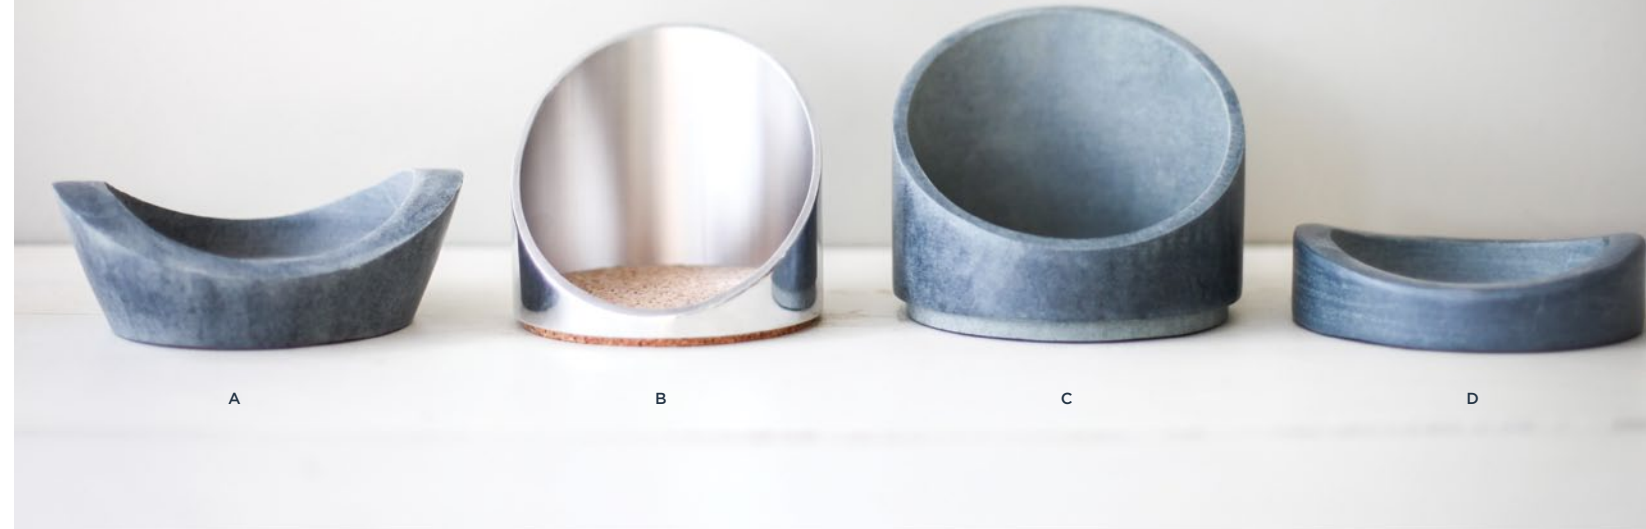

SOAPSTONE WINE COASTER

Our wine Coasters are handmade from 100% soapstone. They are stain proof, heat proof, and fade proof while also protecting against scratches and preventing wine stains. The coaster will add a modern touch to any room decor and are available in four designs - Rakish, Scoop, Slant & Drift.

A. SOAPSTONE WINE COASTER - DRIFT
Product #17
$15.00

B. ALUMINUM SOAPSTONE WINE COASTER - SLANT
Product #40
$10.00

C. SOAPSTONE WINE COASTER - RAKISH
Product #16
$22.50

D. SOAPSTONE WINE COASTER - SCOOP
Product #18
$10.00