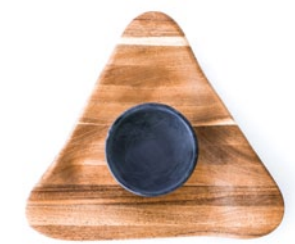

Whether you're serving up pita chips and hummus for a Sunday afternoon game or snacking on tortilla chips and salsa before a taco dinner, our Acacia Chip and Dip Platters make for easy and stylish presentation. Available in three different shaped platters, Circle, Ellipse or Triangle. Choose between a Ramekin or Traditional soapstone bowl to hold your chip's pairings.

PICK YOUR SHAPE

ACACIA CHIP/DIP PLATTER
(ELLIPSE) W/ SOAPSTONE
RAMEKIN BOWL
Product #89A
\$45.00

8 19371 01390 4

ACACIA CHIP/DIP PLATTER
(ELLIPSE) W/ SOAPSTONE
TRADITIONAL BOWL
Product #66B
\$45.00

8 19371 01387 4

ACACIA CHIP/DIP PLATTER
(CIRCLE) W/ SOAPSTONE
TRADITIONAL BOWL
Product #66A
\$45.00

8 19371 01386 7

A. ACACIA CHIP/DIP PLATTER
(CIRCLE) W/ SOAPSTONE
RAMEKIN BOWL
Product #89
\$45.00

8 19371 01389 8

ACACIA CHIP/DIP PLATTER
(TRIANGLE) W/ SOAPSTONE
TRADITIONAL BOWL
Product #66C
\$45.00

8 19371 01388 1

ACACIA CHIP/DIP PLATTER
(TRIANGLE) W/ SOAPSTONE
RAMEKIN BOWL
Product #89B
\$45.00

8 19371 01391 1

SLATE CHEESE BOARD

Serve your favorite cheeses or hors d'oeuvres with this rustic 10x14 Slate Cheese Board. The dark grey color provides a backdrop for identifying what you're serving. Made and designed in the US, the included soapstone chalk wipes off easily with a damp cloth and can be reused for every event. These food safe products are the perfect way to present cheeses and their bite sized pairings at your next event.