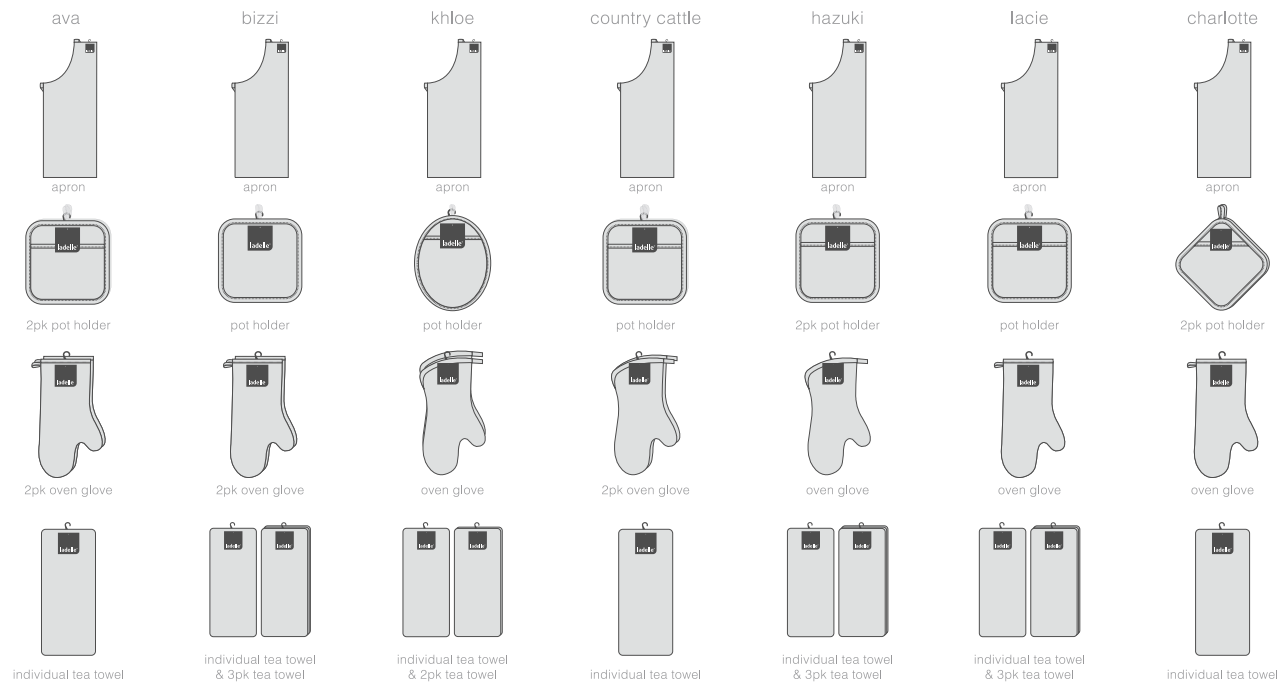

packaging

packaging