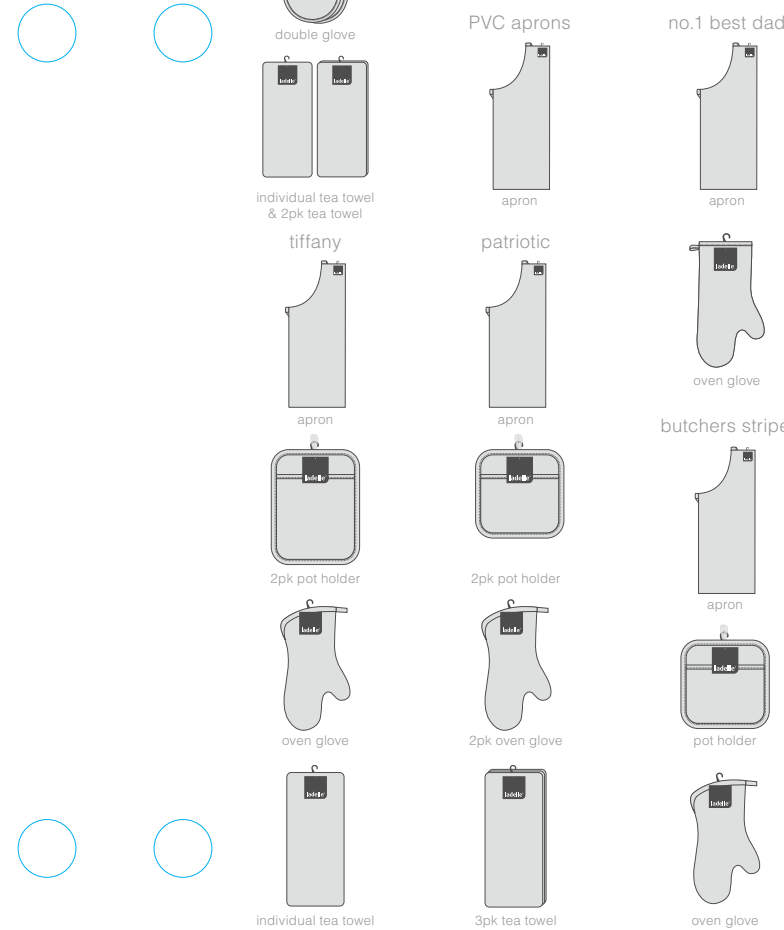

packaging

packaging