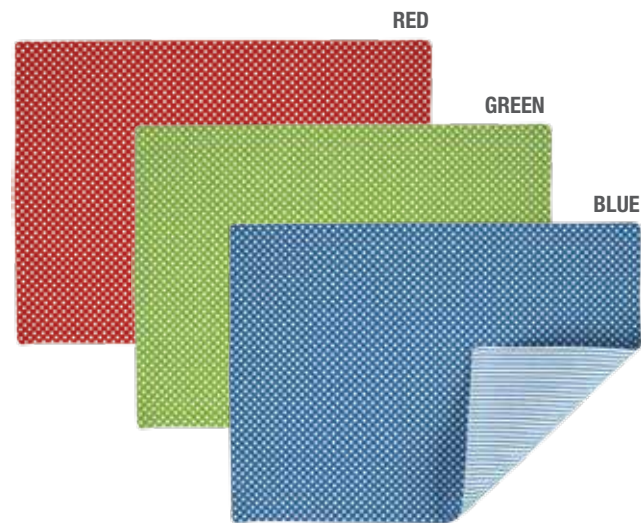

polka dot

72873 Polka Dot Holiday Tablecloth

Pack Size: 1
Size: 150cm x 230cm | 59" x 90½"
Fabrication: Cotton/Polyester
Sewn on border

72874 Polka Dot Holiday Tablecloth

Pack Size: 1
Size: 150cm x 275cm | 59" x 108¼"
Fabrication: Cotton/Polyester
Sewn on border

72875 Polka Dot Holiday Tablecloth

Pack Size: 1
Size: 150cm x 300cm | 59" x 118"
Fabrication: Cotton/Polyester
Sewn on border

spots & stripes

Spots & Stripes Placemat

Pack Size: 12
Size: 33cm x 45cm | 13" x 17½"
Fabrication: cotton

Spots & Stripes Table Runner

Pack Size: 3
Size: 33cm x 182cm | 13" x 71½"
Fabrication: Cotton - Fused and reversible

Spots & Stripes 4pk Napkin

Pack Size: 3
Size: 50cm x 50cm | 19½" x 19½"
Fabrication: cotton

RED	GREEN	BLUE
72842	72841	40736/50
RED	GREEN	BLUE
72907	72908	40738/50
RED	GREEN	BLUE
72846	72845	40737/50

hazuki

40529 Hazuki Table Runner

Pack Size: 3
Size: 33cm x 182cm | 13" x 71½"
Fabrication: Cotton
Printed sewn on border

41047 Hazuki Placemat

Pack Size: 12
Size: 33cm x 45cm | 13" x 17½"
Fabrication: Cotton
Printed sewn on border

41049 Hazuki 4pk Napkin

Pack Size: 3
Size: 50cm x 50cm | 19½" x 19½"
Fabrication: Cotton
Printed sewn on border

bainey

63478/50 Bainey Black Placemat

Pack Size: 12
Size: 30cm x 45cm | 11¾" x 17½"
Fabrication: Bamboo/Cotton

63480/50 Bainey Red Placemat

Pack Size: 12
Size: 30cm x 45cm | 11¾" x 17½"
Fabrication: Bamboo/Cotton

63479/50 Bainey Black Runner

Pack Size: 3
Size: 33cm x 178cm | 12¾" x 70"
Fabrication: Bamboo/Cotton

63481/50 Bainey Red Runner

Pack Size: 3
Size: 33cm x 178cm | 12¾" x 70"
Fabrication: Bamboo/Cotton

nanterre

42064 Nanterre Orange Placemat

Pack Size: 12
Size: 33cm x 45cm | 13" x 17½"
Fabrication: Cotton
Fused - Printed and woven

42065 Nanterre Orange Table Runner