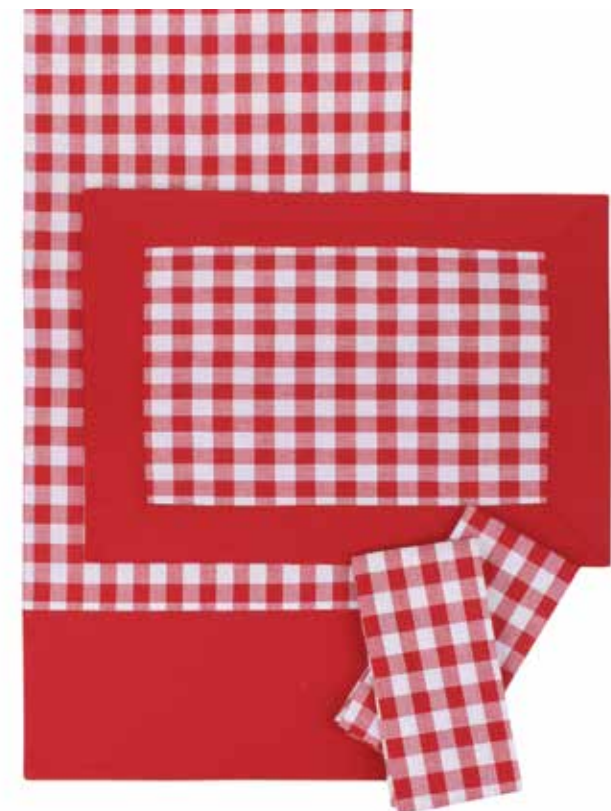

postcards

40789 Postcards Placemat

Pack Size: 12
Size: 33cm x 45cm | 13" x 17½"
Fabrication: Cotton
Fused

40790 Postcards Table Runner

Pack Size: 3
Size: 33cm x 182cm | 13" x 71½"
Fabrication: Cotton
Fused

gingham

RED

BLUE

YELLOW

GREEN

beaumont

41044 Beaumont Placemat

Pack Size: 12
Size: 33cm x 45cm | 13" x 17½"
Fabrication: Cotton
Fused and reversible

40537 Beaumont Table Runner

Pack Size: 3
Size: 33cm x 182cm | 13" x 71½"
Fabrication: Cotton
Fused and reversible

41046 Beaumont 4pk Napkin

Pack Size: 3
Size: 50cm x 50cm | 19½" x 19½"
Fabrication: Cotton
Sewn on border

Gingham Tablecloth

Pack Size: 2
Size: 150cm x 230cm | 59" x 90½"
Size: 150cm x 275cm | 59" x 108¼"
Size: 150cm x 300cm | 59" x 118"
Size: 180cm | 70¾" (Round)
Fabrication: Calendered cotton

Gingham Table Runner

Pack Size: 3
Size: 33 x 182cm | 13" x 71½"
Fabrication: Calendered cotton with sewn on solid border

Gingham Placemat

Pack Size: 12
Size: 33cm x 45cm | 13" x 17½"
Fabrication: Calendered cotton

Gingham 4pk Napkin

Pack Size: 3
Size: 50cm x 50cm | 19½" x 19½"
Fabrication: Calendered cotton

RED	BLUE	YELLOW	GREEN
42251	42261	42271	42281
42252	42262	42272	42282
42253	42263	42273	42283
42254	42264	42274	42284
RED	BLUE	YELLOW	GREEN
42258	42268	42278	42288
RED	BLUE	YELLOW	GREEN
42255	42265	42275	42285
RED	BLUE	YELLOW	GREEN
42256	42266	42276	42286