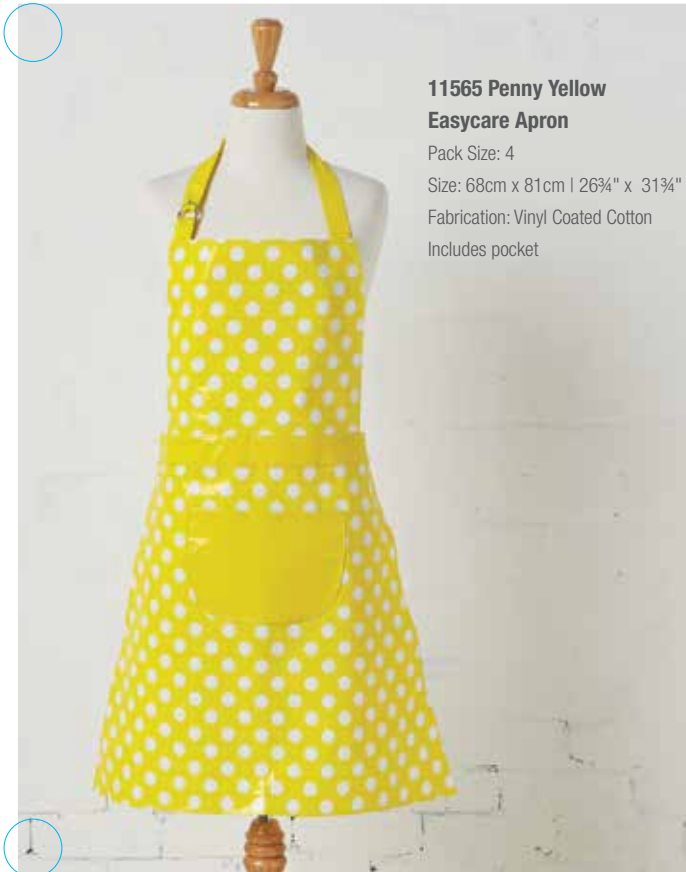

vinyl aprons

11565 Penny Yellow Easycare Apron

Pack Size: 4
Size: 68cm x 81cm | 26¾" x 31¾"
Fabrication: Vinyl Coated Cotton
Includes pocket