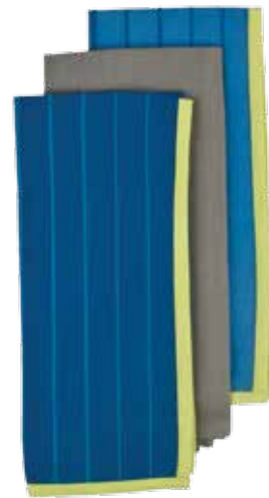

30347/50 Bizzi 3pk Kitchen Towel

Pack Size: 24
Size: 45cm x 70cm | 17½" x 27½"
Fabrication: Cotton
Colours: Blue, Orange, Green, Charcoal
Sateen woven stripes with yarn dyed sewn on border.

Blue

30339/50 Bizzi Jumbo Kitchen Towel

Pack Size: 12
Size: 60cm x 80cm | 23½" x 31¼"
Fabrication: Cotton
Jumbo sized towel woven for superior absorbency.

40923/50 Bizzi Apron

Pack Size: 4
Size: 70cm x 89cm | 27½" x 35"
Fabrication: Cotton
Sateen woven stripes, pocket with bottle opener attached, adjustable neck strap.

40925/50 Bizzi 2pk Oven Mitt

Pack Size: 6
Size: 18cm x 33cm | 7" x 13"
Fabrication: Cotton
Sateen woven stripes.

40926/50 Bizzi 2pk Pot Holder

Pack Size: 6
Size: 21cm x 21cm | 8¼" x 8¼"
Fabrication: Cotton
Sateen woven stripes.