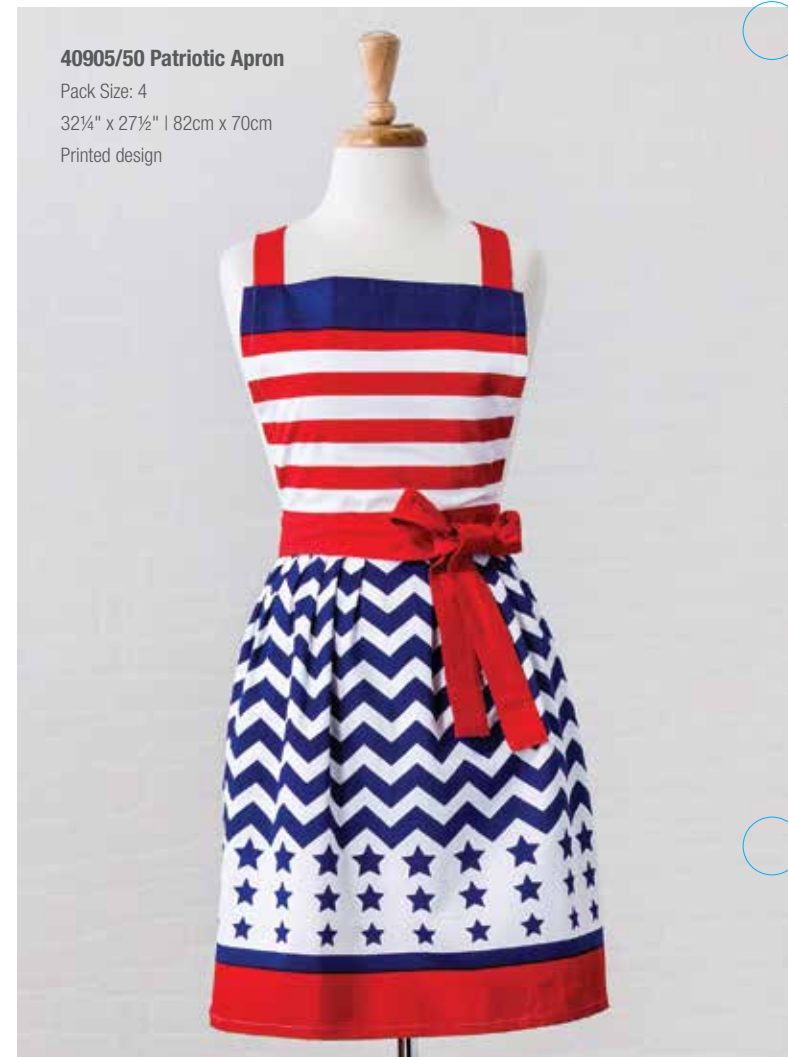

40905/50 Patriotic Apron

Pack Size: 4
32¼" x 27½" | 82cm x 70cm
Printed design