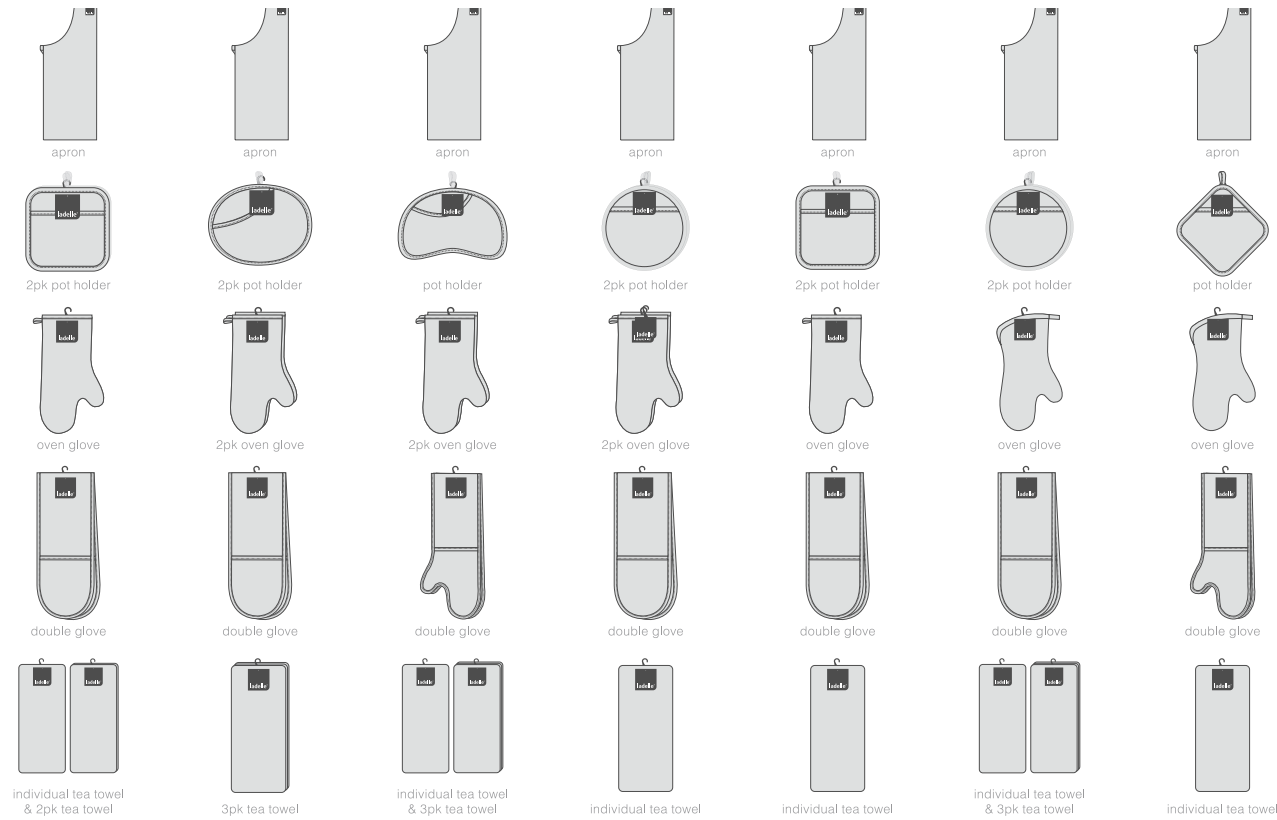

packaging

packaging