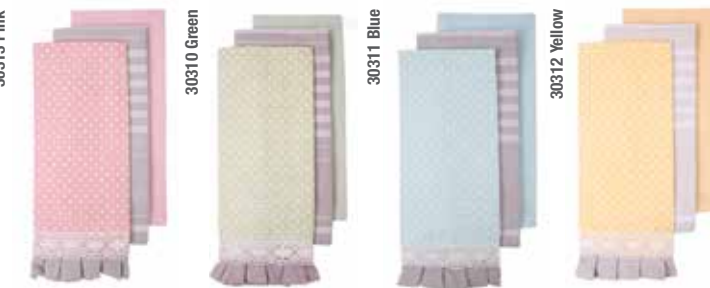

lacie

charlotte

tiffany

42240 Charlotte Tablecloth
Pack Size: 1
Size: 150cm x 300cm | 59" x 118"
Fabrication: Polyester/Cotton

42242 Charlotte Tablecloth
Pack Size: 1
Size: 180cm | 70¾" (Round)
Fabrication: Polyester/Cotton