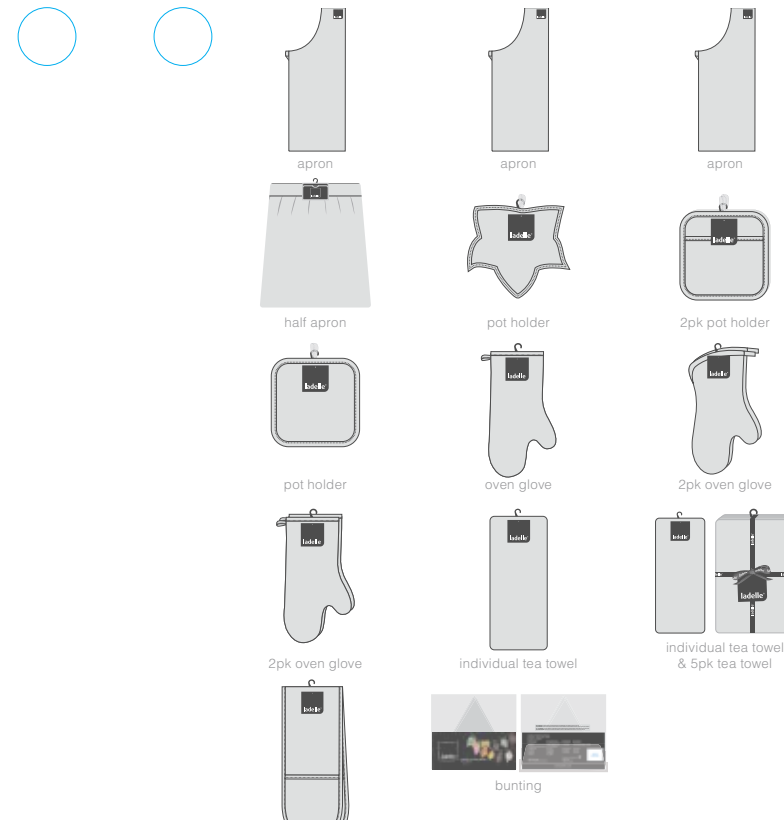

packaging

packaging