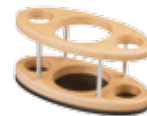

Jazz 5 PC DESK SET

Made of solid wood, the Jazz five-piece desk set comes with a letter tray, pencil holder, letter holder, memo holder and a desk pad, presenting a classic yet elegant atmosphere.

Packing: 3SET/10.5KGS/3.4'

- 5152HDN Beech
- 5152WDN Walnut
- 5152WDM Mahogany

5152WDN

5152WDM

5152HDN

1002D Desk Pad
2252D Memo Holder
2452D Letter Tray

500x400x5mm
 240x140x57mm
 350x275 x55mm

2552D Pencil Holder
2752D Letter Holder

183x92x85mm
 240x140x68mm

Link 5 pc DESK SET

This simple desk set is a tool that comes in handy while your ideas and creativities run free.

5016HDN-X

Packing: 20SET/13KGS/2.5'

5016HDH-B

5016HDN-X

2136D Pen Holder 100x35x48mm
2336D Business Card Holder 100x35x48mm
2836D Picture Frame 100x35x100mm

3536D Flower Holder 100x35x100mm
9036J Desk Clock 100x35x100mm

Integral 5 pc DESK SET

The simple desk set collections just turned more colorful with the use of two-tone technique to create a diverse look.