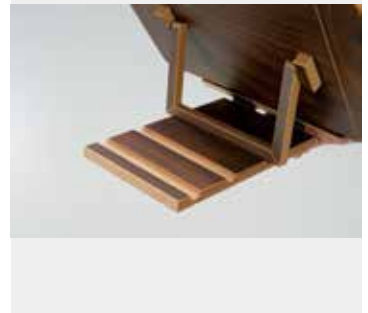

-  4431FDU Mahogany
-  4431FDX Walnut

Tablet Stand

This wood tablet stand featuring adjustable angles is practical and a great way to display your tablet PCs. Enjoy watching a movie at an angle that is most comfortable.