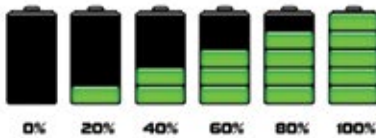

Charges and Powers two devices

Multifunction and ergonomically designed, this high-performance, Grade-A cell ensures long life. Solid, PC alloy construction. Its smart power lock secures power when not in use. Its two USB ports allows you to charge two devices at one time. It is a must have when traveling.

- Capacity: 4400mAh
- Built-in, lithium rechargeable battery
- 4 LED lights indicate available power
- Life cycle: more than 500 charges
- Input: 5V/1A, micro USB port
- Output: 5V1A, 5V/2A USB port
- Charging time: about 8 hours by computer USB port
- Protection: overvoltage, overcurrent, short circuit