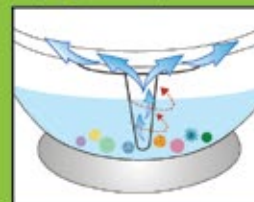

Rotation mixes air & water
Dust, pollen & contaminants
stay in water