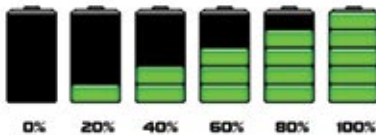

Charges and Powers up to two devices