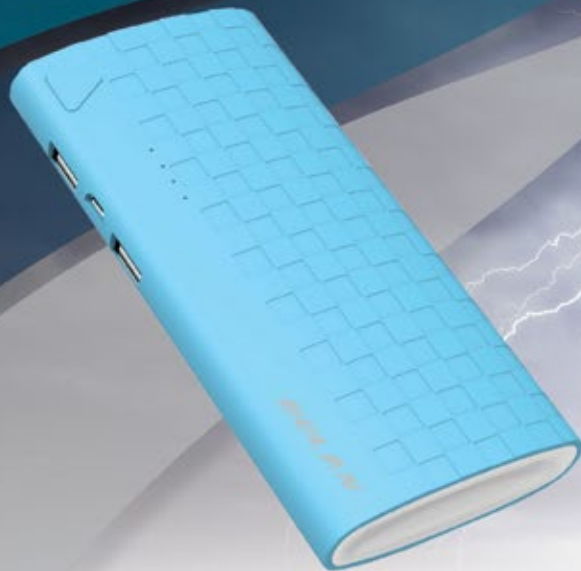

Compact & Portable
Only 4" in length

Ultra Sleek 11000mAh **POWER CHARGERS**

The Bolan Ultra Sleek 11000mAh Portable External Battery/Charger fits most digital devices. It effectively helps to solve low-power problems for your iPhone®, iPad®, Samsung® devices, tablets and other digital devices while on-the-go. It also has a built in LED flashlight.