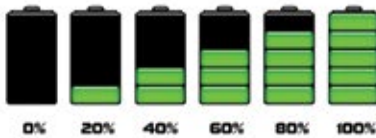

Compact & Portable
Only 4" in length

Ultra Compact 4400mAh **POWER CHARGERS**

The Bolan Ultra Compact 4400mAh Portable External Battery/Charger fits most digital devices. It effectively helps to solve low-power problems for your iPhone®, iPad®, Samsung® devices, tablets and other digital devices while on-the-go. It also has a built in LED flashlight.

Multifunction and ergonomically designed, this high-performance, Grade-A cell ensures long life. Solid, PC alloy construction. Its smart power lock secures power when not in use. It is a must have when traveling.

- Capacity: 4400mAh
- Built-in, lithium rechargeable battery
- 4 LED lights indicate available power
- Life cycle: more than 500 charges
- Input: 5V/1A, micro USB port
- Output: 5V1A, 5V/2A USB port
- Charging time: about 8 hours by computer USB port
- Protection: overvoltage, overcurrent, short circuit

Model #83144

Unilution Inc.

1345 Union Hill Industrial Ct., Suite A
Alpharetta, GA 30004
Phone: (678) 339-0010
Email: sales@unilution.com

How it works!

Simply connect with a USB cable to charge your digital devices.

Contact Your Unilution Inc.
Sales Representative for More Information