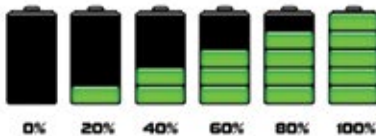

Charges and Powers up to two devices