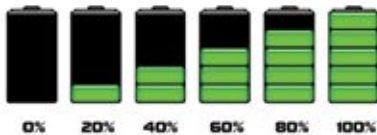

Multifunctional
Charges and Powers your device

Model #83122P

Unilution Inc.

1345 Union Hill Industrial Ct., Suite A
Alpharetta, GA 30004
Phone: (678) 339-0010
Email: sales@unilution.com