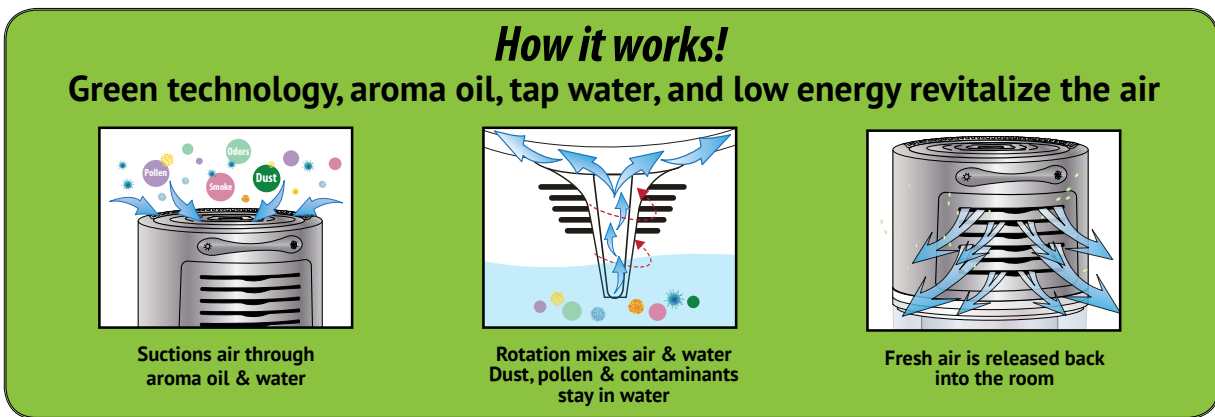

EcoGecko H2O Products – Make Cents

Enhance and Relax your mind, body and senses

Aromatherapy uses plant materials, known as essential or aroma oils, and other aromatic compounds for the purpose of altering a person’s mind, mood, cognitive function or health.

Our wide assortment of oils provide aromatherapy and economic benefits when used with EcoGecko Air Revitalizers.

- Air Revitalizers freshen the air and release scents
- Oils provide customer benefits and provide businesses an ongoing revenue stream

$'s & ¢'s

Contact Your Unilution Inc. Sales Representative for More Information
Phone: (678) 339-0010 Email: sales@uniuition.com