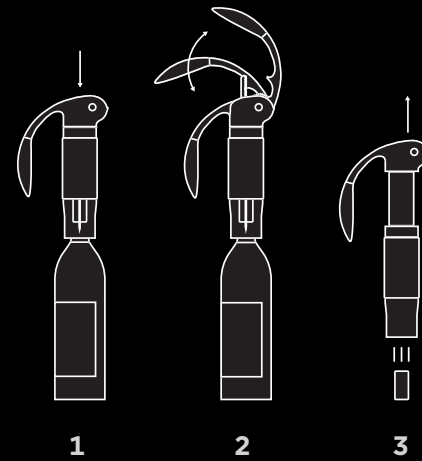

**Aero Wine Opener** — 6 - 9

**Winged Corkscrew** — 10 - 13

**Aerator** — 14 - 17

**Bottle Stoppers** — 18 - 19

**Electric Opener** — 20 - 21

**Electric Preserver** — 20 - 21

**All Wine Products** — 31 - 38

## RABBIT AERO WINE OPENER

1. Insert pressurization pin
2. Build air pressure
3. Eject cork

The Rabbit Aero Wine Opener is an innovative, worm-free wine opener that opens a bottle of wine with air pressure.