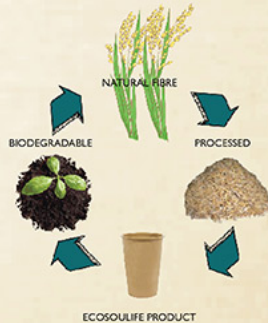

www.ecosoulife.com

HUSK

Next

EcoSouLife
Victoria, Australia
Customer Service Australia:
1800 837 714
T: +61 3 9568 4222
F: +61 3 9568 4243
E: info@ecosoulife.com
For your local distributor
please log into:
www.ecosoulife.com

© 2015 EcoSouLife © All rights reserved.