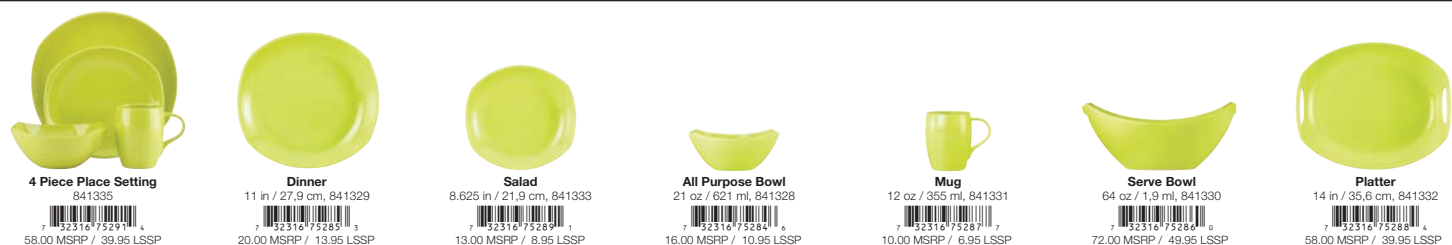

Creamer & Sugar Set
819597
43.00 MSRP / 29.95 LSSP

Large 3 Piece Salad Set
6.8 qts / 6,4 l, 827802
130.00 MSRP / 79.95 LSSP

Stacking Mugs, Set of 4 in Rack
12 oz / 355 ml, 849828
58.00 MSRP / 39.95 LSSP

Stacking Espresso, Set of 4 in Rack
4 oz / 118 ml, 849826
43.00 MSRP / 29.95 LSSP

**Classic Fjord II
5 Piece Place Setting, 819590**
43.00 MSRP / 29.95 LSSP

CLASSIC FJORD CHILI RED DINNERWARE

CLASSIC FJORD NORDIC BLUE DINNERWARE

CLASSIC FJORD SKY BLUE DINNERWARE

CLASSIC FJORD APPLE GREEN DINNERWARE

The Burbs

THE BURBS

 <p>Starburst Blue 16 Piece Set 855536 7 52316 76482 5 172.00 MSRP / 69.95 LSSP</p>	 <p>Lily White 16 Piece Set 853050 7 52316 76330 9 172.00 MSRP / 69.95 LSSP</p>	 <p>Slate 16 Piece Set 855530 7 52316 76476 4 172.00 MSRP / 69.95 LSSP</p>	 <p>Medium Blue 16 Piece Set 855524 7 52316 76470 2 172.00 MSRP / 69.95 LSSP</p>
--	--	---	---