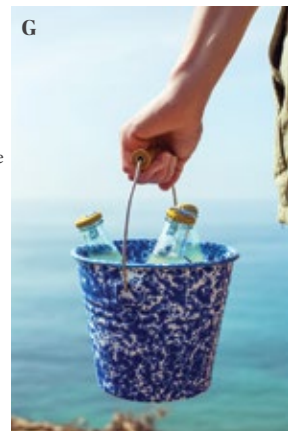

F: Cereal Bowl; Blue Vintage, Item #V17

G: Pail; Blue Marble, Item #D59

KIDS

Enamelware made with kids in mind. Ditch the plastic and switch to lightweight, shatterproof enamelware for your little ones. Dishwasher Safe. #ditchtheplastic