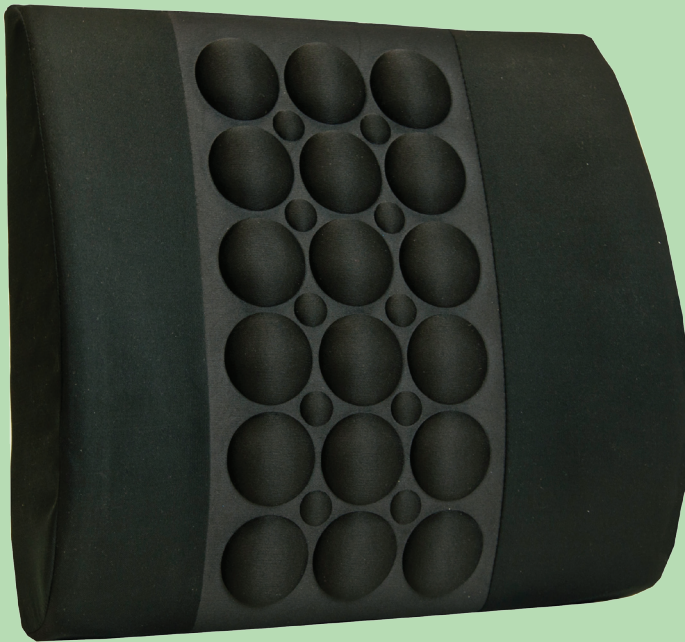

IMAK[®]
ERGO

effective products for
ergonomic comfort

BackCushion

Designed by an Orthopedic Surgeon

Orthopedic Lumbar Support

BackCushion offers the latest technology in orthopedic lumbar support and seating comfort. Made with sculpted high-grade foam to create its ergonomic shape, the BackCushion hugs your back, improving posture and reducing stress on the lower back.

Use BackCushion for improving the ergonomic comfort of your chair in the office and at home. It has also been universally designed to fit almost any seat in a car to provide comfort and pain relief wherever you are.

Ideal to use for:

Back pain
Seating in home, office or car

Key benefits:

Unique ergoPressure™ technology for pressure point massage

Ergonomic shape reduces lower back stress

Magnet therapy enhances pressure point massage