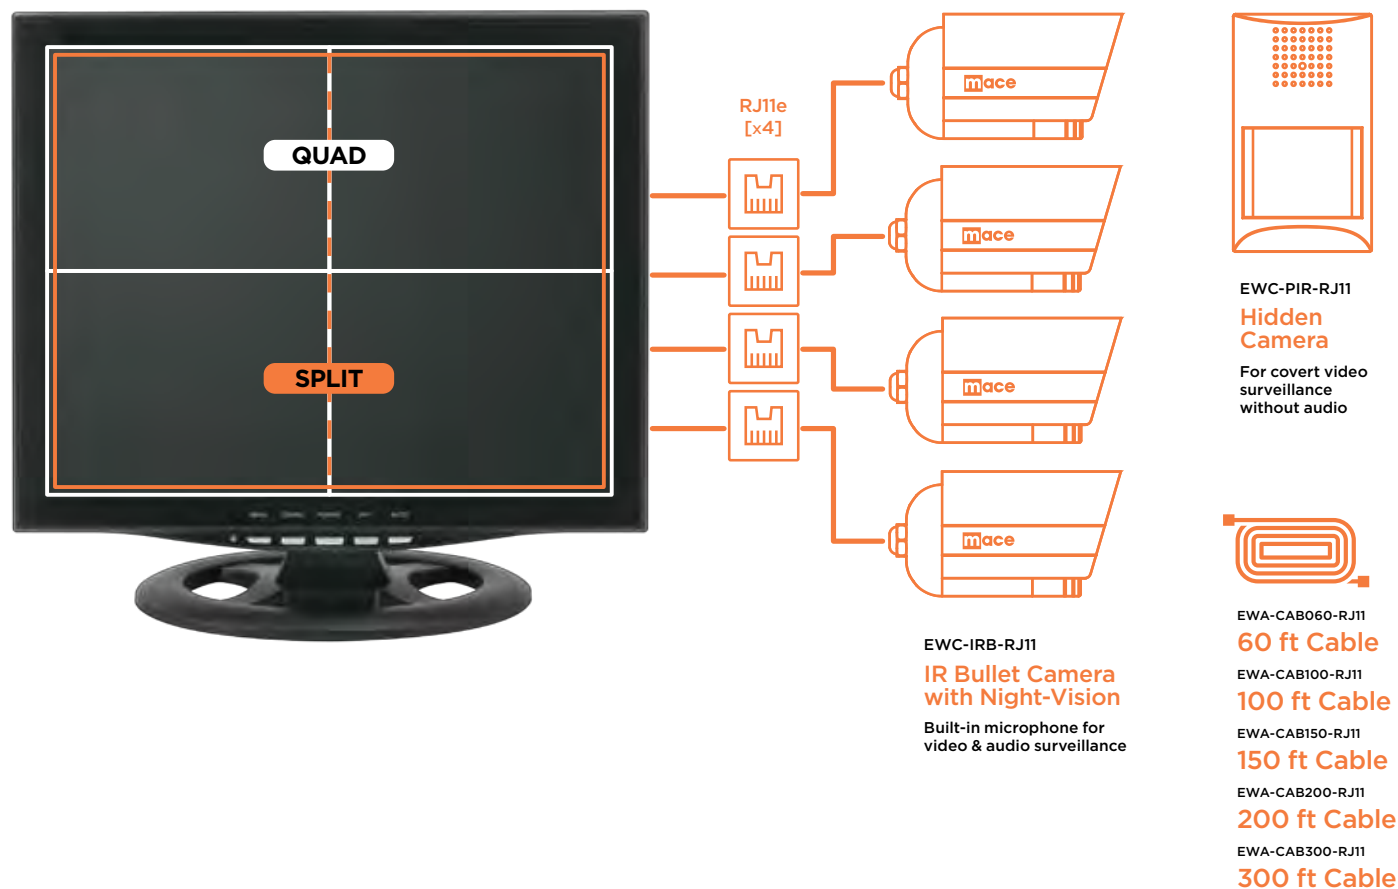

RJ11e Video Observation System

The EasyWatch observation monitor includes a plug-n-play 17" industrial quality LCD with screen protector and built-in speakers has four RJ11e connections that delivers power, video, and audio over a single cable per camera. Auxiliary audio & video ports allow you to add additional speakers, route main display to a secondary composite monitor, and switch to VGA viewing of a PC or DVR. with multi-screen viewing option.

View in quad, split, single image and full-screen auto sequencing modes. Camera options include IR night vision bullet camera with night-vision and hidden camera in PIR motion detector housing for a complete observation system solution.

Supports Easy-to-Connect RJ11e Cameras

EWO-17LCD-RJ11	Video Observation Monitor
Maximum Resolution	1280 x 1024
Luminance	300 cd/m²
Contrast	800:1
Visual Angle	150°/150°
AV Input	4-ch RJ11e Jack; 1-ch VGA
Video Output	1-ch RCA (1-ch RCA Audio Output)
Power Source	100-240V - 50/60Hz; DC12V/5A
Power Consumption	Maximum 35W
Weight	8.27 lbs (3.75 kg)
Operating Temperature	Temperature: 32°F - 122°F (0°C - 50°C) Humidity: 10% - 85% (non-condensing)
Dimensions	380 mm x 365 mm x 50mm (W x H x D)
Price	$699