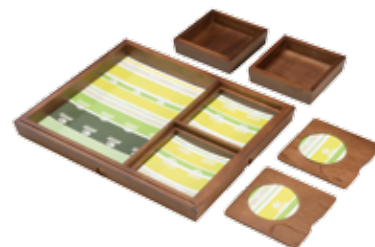

BESTAR[®]

redefine the essence of wood

Home Decor

Welcome Tray Set

4470SHX

- Simple and practical design
- Spacious tray area for ingredients and crockery
- Two coasters and two small square trays
- Varnished wood to ensure durability

Packing: 3SET/12KGS/1.25' 370 x 298 x 40mmH

Tea Time Tray

3576HHN

Spacious tray area with easy grips make fantastic presentation of food and drink.

Packing: 10SET/16KGS/2.2'

- Simple and practical design
- Comes with four individual serving trays and a large tray
- Varnished wood to ensure durability