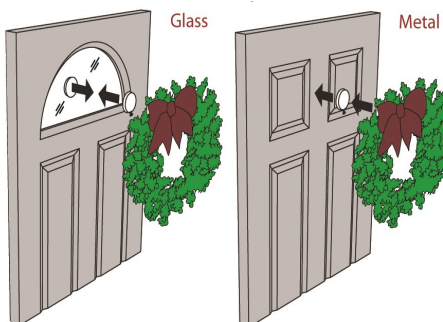

Attract™ Magnetic Wreath Hanger

- Extra strong magnets hold even heavy wreaths up to 10 lbs
- For use on metal doors and single-pane glass
- Pads protect the door or glass from scratches
- Extended hook provides leverage for easy removal