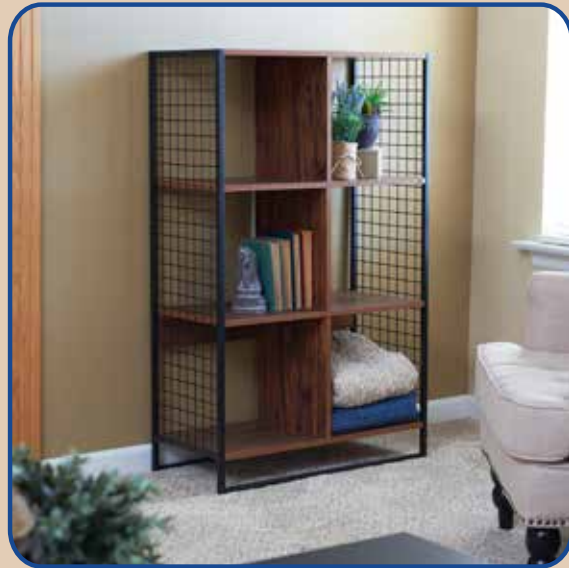

Check out our Hickory Assortment and see what's NEW

8116-1 - 6 Cube Storage