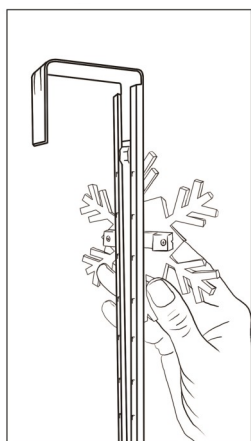

Adapt™ Adjustable Wreath Hanger

With Removable Clip-On Icons

- Adjustable over-the-door wreath hanger
- Extends from 16.5 to 25 inches
- Sturdy metal construction holds even heavy wreaths up to 20 lbs.
- Soft pads protect doors from scratches
- Plastic clip decoration attaches to front of adjustable wreath hanger
- Includes Adjustable Wreath Hanger and matching clip-on icon
- Available in oil-rubbed bronze and antique brass finishes

Easily clips onto front of Adjustable Wreath Hanger

Extends up to 25 inches (shown in Antique Brass)

Item #	Description
AEF304	Antique Brass Adjustable Wreath Hanger with Fleur de Lis Clip-on
AER304	Antique Brass Adjustable Wreath Hanger with Reindeer Clip-on
AEW304	Antique Brass Adjustable Wreath Hanger with Snowflake Clip-on
AKF303	Oil-Rubbed Bronze Adjustable Wreath Hanger with Fleur de Lis Clip-on
AKR303	Oil-Rubbed Bronze Adjustable Wreath Hanger with Reindeer Clip-on
AKW303	Oil-Rubbed Bronze Adjustable Wreath Hanger with Snowflake Clip-on
AHP306	Matte Black Adjustable Wreath Hanger with Pumpkin Clip-on (Harvest Packaging)