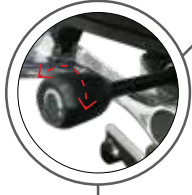

Key Ergonomic Features

Dynamic Variable Lumbar (DVL) Support

The Dynamic Variable Lumbar (DVL) Support is X-Chair's greatest ergonomic feat of all – one that needs no adjusting. The DVL Support intuitively adjusts itself to your body every time you move. Responding to your weight, height, position, and the amount of pressure you place on it, the DVL Support pivots with you, keeping you comfortable and supported even as you change positions throughout the day. Be free to keep your mind on your work, not your back.

Tilt Tension & Tilt Lock

We made a masterful office chair, you get to adjust it to suit your preferences. Adjust the tilt tension to change the amount of resistance you feel as you recline. Whether you like a little or a lot of resistance, X-Chair's got you covered. Lock the chair in a reclined position for those times you need to put your feet up.

Extensive Variable Recline

Extensive Variable Recline or EVR is specific to the X1 task chair. X1 users will find that EVR provides a level of customizable comfort previously unimaginable.

SciFloat Infinite Recline

Created specifically for X-Chair, SciFloat Infinite Recline facilitates motion throughout your day. Movement increases circulation, concentration, and energy levels—everything you need to boost both comfort and productivity in your workspace. Wheels are no longer the only thing a good office chair needs to keep you moving.

Adjustable Seat Height

We don't know how tall you are. But you know, so we'll leave the height of your seat up to you. Easily adjust the seat height so your feet rest flat on the ground and your knees are at a 90° angle.

Height-Adjustable Backrest