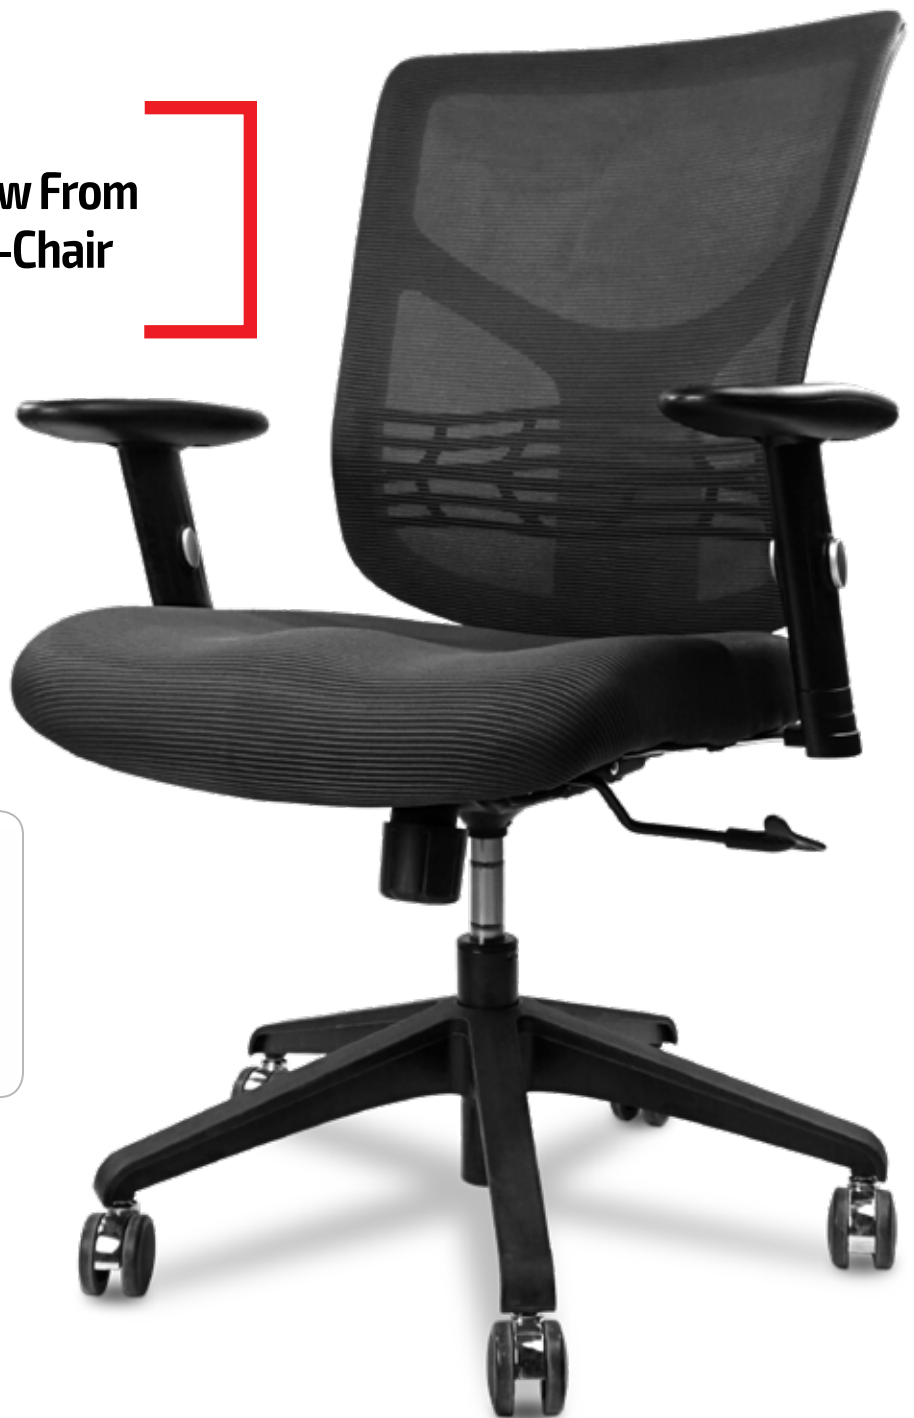

**New From
X-Chair**

X-PROJECT The X-Project from X-Chair offers many of the incredible features and the unique styling you would expect from an industry leader, with a value never before seen in the X-Chair lineup! Utilizing Advanced Tensile Recovery™ (ATR) fabric, a three-dimensional multilayered knit polymer that is both forgiving and supportive, the X-Project combines a sophisticated look and satisfying sit unparalleled by any other chair in its class. Equipped with all the key features to fit the majority of users – including your choice – with or without headrest, X-Project is an excellent solution for outfitting an entire workspace or office on a budget.

Headrest Optional

Easily added
or removed