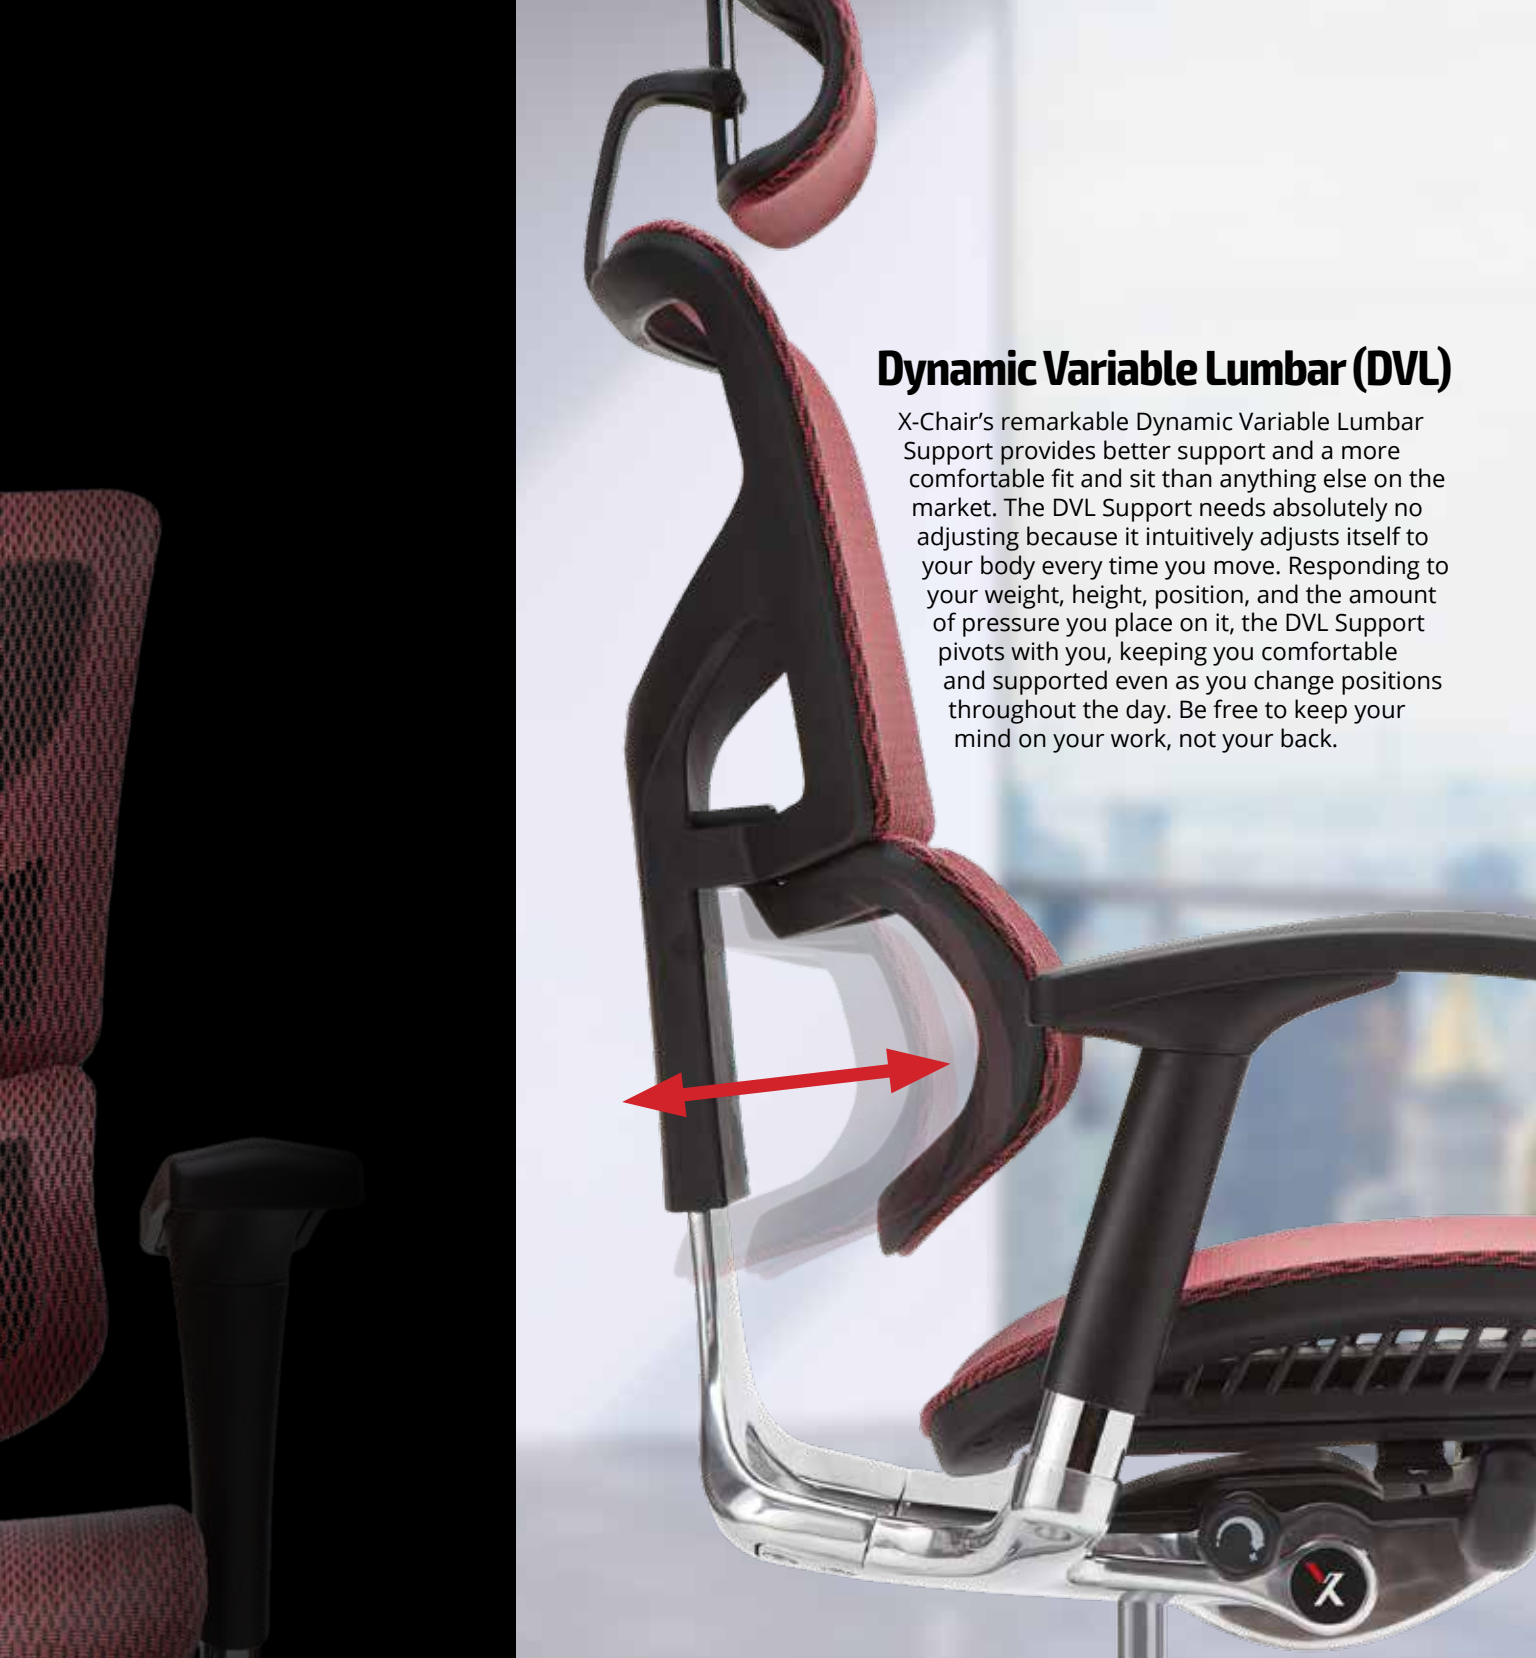

## Comfort Beyond the Sit

X-Chair's SciFloat Infinite Recline allows your torso and upper body to stay in movement throughout the day, and the Under Desk Footrest does the same for your lower body. The footrest is placed on, not screwed onto, its polished aluminum frame so that the surface of the footrest can move with you throughout the day. This helps keep your legs in motion even when you sit for long periods, and makes it easy to find a comfortable position.

## Dynamic Variable Lumbar (DVL)

X-Chair's remarkable Dynamic Variable Lumbar Support provides better support and a more comfortable fit and sit than anything else on the market. The DVL Support needs absolutely no adjusting because it intuitively adjusts itself to your body every time you move. Responding to your weight, height, position, and the amount of pressure you place on it, the DVL Support pivots with you, keeping you comfortable and supported even as you change positions throughout the day. Be free to keep your mind on your work, not your back.