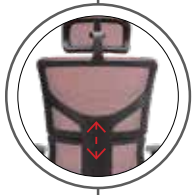

Height-Adjustable Backrest

X-Chair's independently adjustable backrest lets you raise the dynamic variable lumbar support to fit the curve of your back. Bring the dynamic variable lumbar support to a comfortable position and relax while it supports the natural shape of your spine.