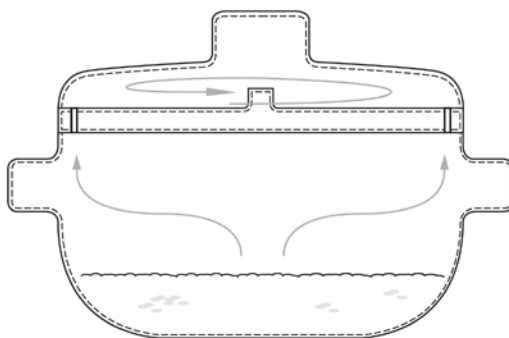

mortar, mixing the taste of remembrance. The shape of the mortar is inspired by the ancient tea mill, mainly used to grind spices, tea and Chinese herbs. It comes in handy when preparing sauces.

【JIA Inc. Steamer Rice Cooker Accessory】 experience the authentic way of rice cooking at home!

The aroma of the cooking rice fills the air. A bowl of pristine white rice is the best complement for most everyday meals. With the help of rice cooking lid, measuring cup and spatula, the steamer can make perfectly cooked rice. The rice cooking lid is able to seal in the flavor and drive moisture into the rice, making the rice soft and fluffy. When the rice is cooked give it a quick stir with the spatula to distribute the moisture and coat the grains evenly for better taste and texture.

A bowl of snowy steamed rice is a symbol of a warm welcome and hospitality.