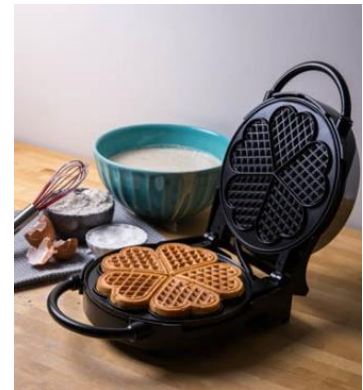

Classic Heart Waffler

Product Highlights:

- The **CucinaPro Classic Heart Waffler** makes 5 delicious heart-shaped waffles at one time!
- This Classic Heart Waffler makes seven-inch round classic waffles that separate into five hearts.
- This product has ***non-stick baking grids for easy clean up*** and six-level adjustable waffle browning control.
- The stainless steel waffler has cool touch handles to keep from burning your hands and stands upright for easy storage.
- The Heart Waffler never lets you burn your waffles again with a beep that sounds when your waffles are done, making breakfast easier than ever!
- One-year manufacturer's warranty.
- Available for purchase at Bed Bath & Beyond, Crate & Barrel, amazon.com, cucinapro.com and scsdirectinc.com. Retail Price: $49.99