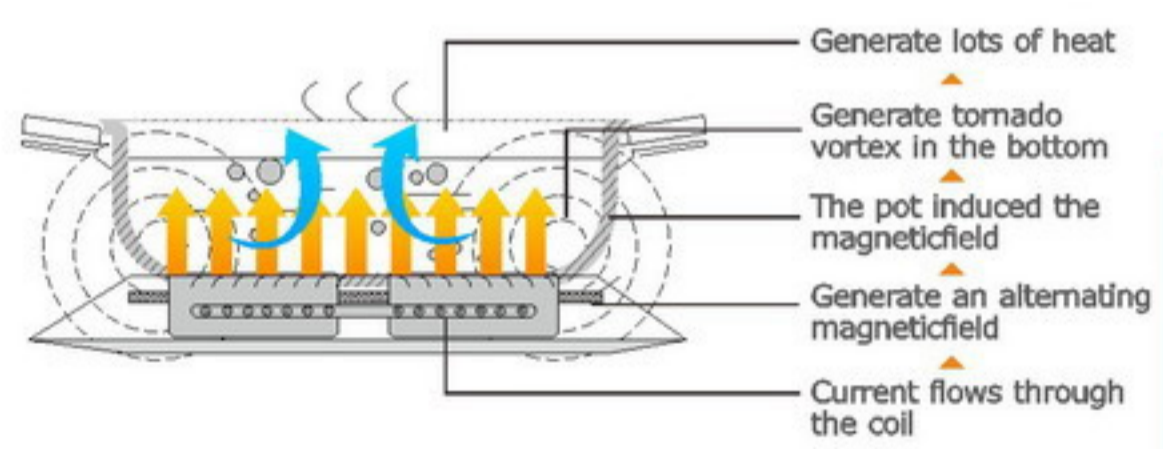

Galanz Induction Cooker--Working Principle

Induction Cooker