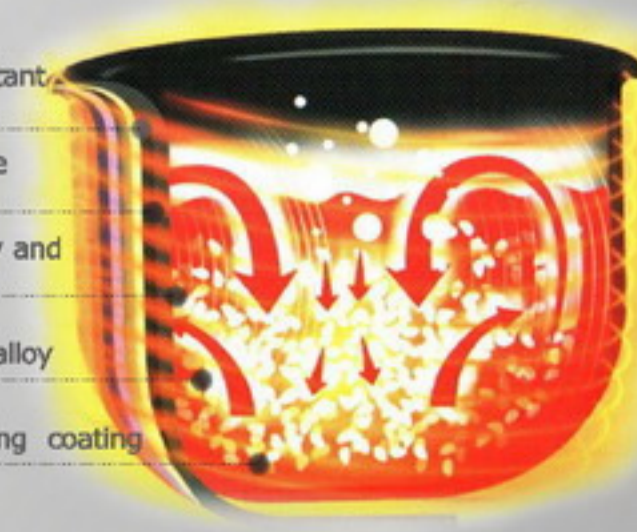

Moisturizing steam valve

Corrugated keep warm inner lid

Handle Feature

GAI T space injection molding technology

ELECTRIC MULTI-COOKER

- 1 Intelligent control, multi-function choices**
Intelligent control, you can pre-set as you want. With big screen, you can see the function easily.
- 2 Three dimension heating**
It can heat from the bottom, upper and surrounding areas of the pot to make the heating process effective.
- 3 Special pit design**
The upper pot has pit design which can prevent water from dripping onto the rice.
- 4 Pot bottom with lines design**
Non-stick coating. Pot bottom with lines design can accelerate the heating process.
- 5 24-hour pre-set**
The intelligent pre-set function allows you to enjoy tasty rice any time you like.
- 6 Corrugated inner lid for keeping warm**
Corrugated inner lid can add more heat to the pot to accelerate the heating process.
- 7 Super big LCD screen**
You can know the cooking process through the LCD screen.

Multi Rice Cooker

SIX CORE TECHNOLOGIES

Three-Dimensional Heating

Food-grade antibacterial materials

Three-Dimensional Heating

Honey-comb inner pot

Double-effect micro-pressure valve

Special pit Inner lid design

Three-Dimensional Heating

Galanz special technology, there are heaters at the bottom, lid and body of the pot, completely 3D heating, more uniform and more efficient.

B901T-50F9

Features

- ◇ Stainless steel crust;
- ◇ Digital control with LCD display;
- ◇ Cooking function: fast cook, standard cook, porridge, soup, brown rice, re-heating, steam, yoghurt, keep warm and timer;
- ◇ Scoop, measuring cup and plastic steamer are included.