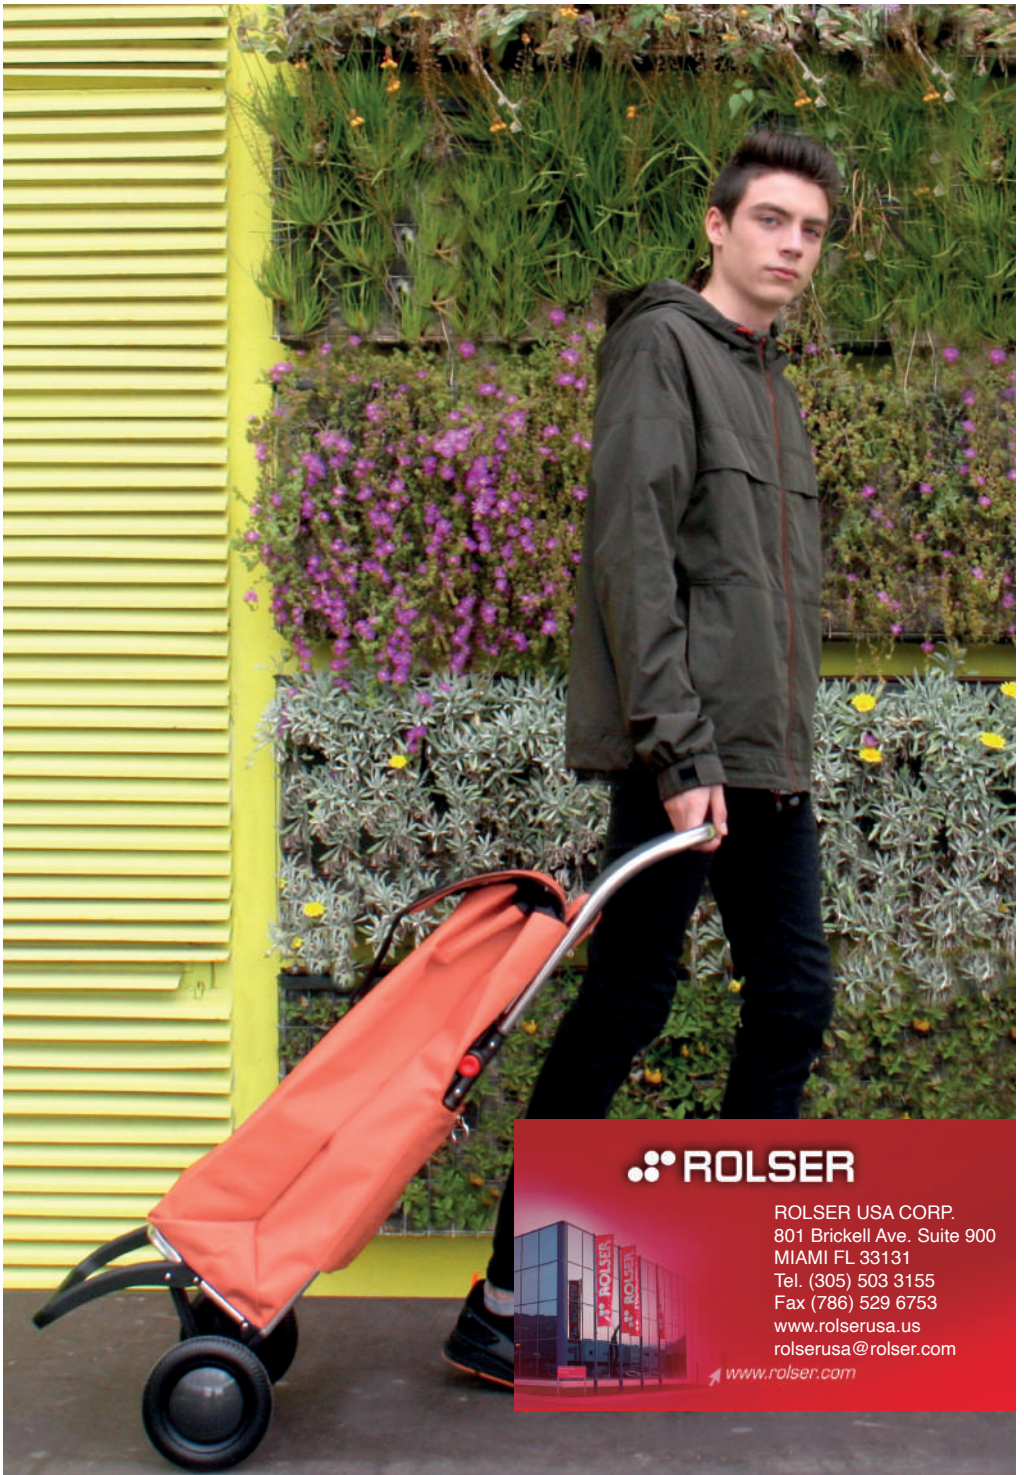

ROLSER

ROLSER USA CORP.
801 Brickell Ave. Suite 900
MIAMI FL 33131
Tel. (305) 503 3155
Fax (786) 529 6753
www.rolserusa.us
rolserusa@rolser.com