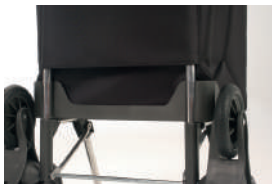

Types of bags

Imax, Kangaroo

Protective base